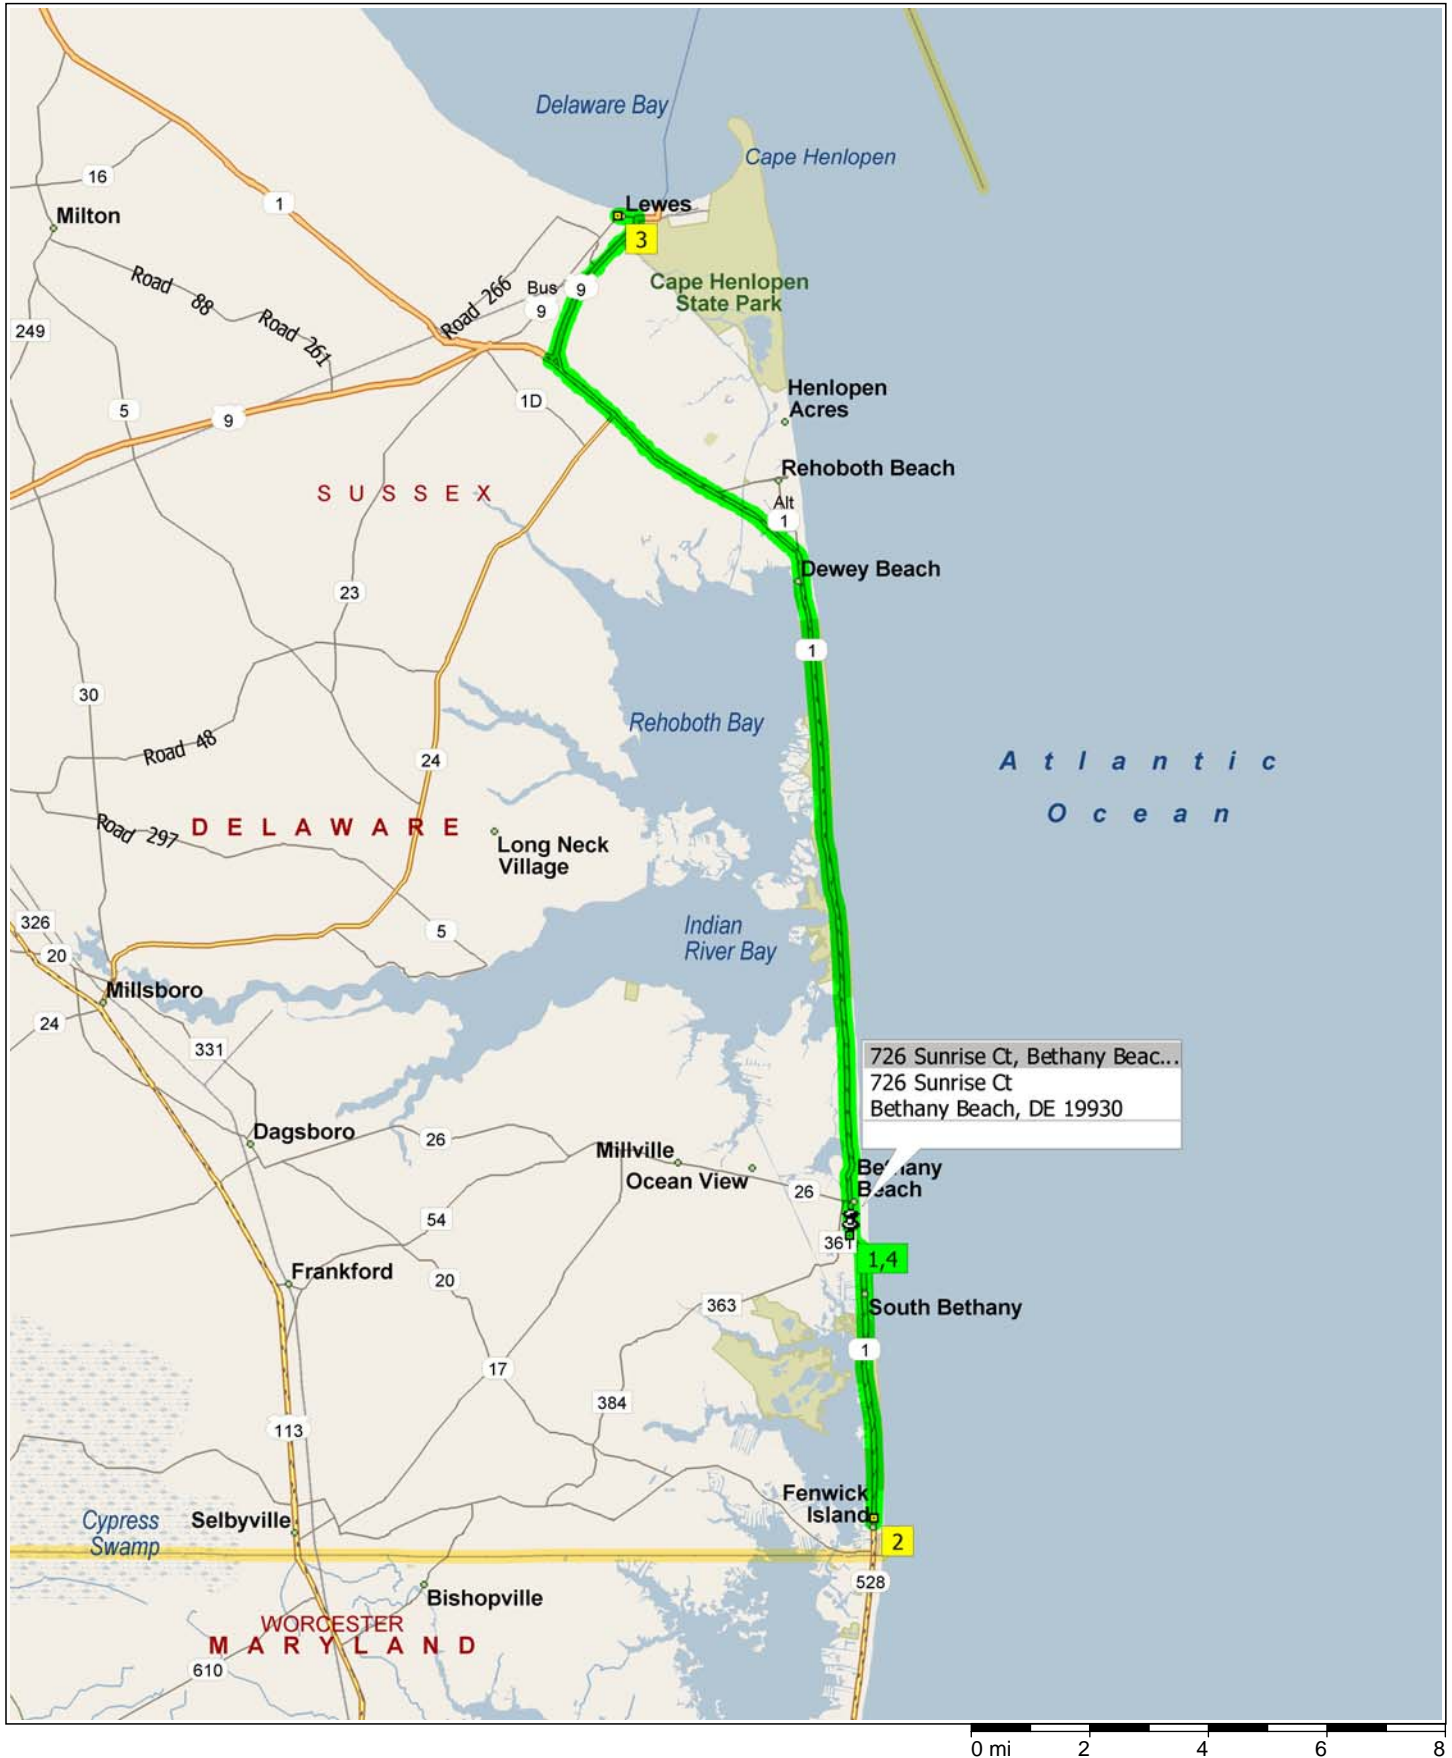

Beach House Double Dairy Queen Century

50.4 miles; 1 hour, 7 minutes

9:00 AM 0.0 mi
 Depart 726 Sunrise Ct, Betha...
 Beach, DE 19930 [726 Sunrise
 Ct, Bethany Beach, DE 19930]
 on Sunrise Ct (East) for 43 yds

9:00 AM 0.1 mi
 Turn RIGHT (South) onto SR-...
 [Coastal Hwy] for 5.0 mi

9:07 AM 5.0 mi
 Turn LEFT (East) onto
 Dagsboro St, then immediately
 turn LEFT (North) onto SR-1
 [Coastal Hwy] for 142 yds

9:08 AM 5.1 mi
 At 4 E Essex St, Fenwick
 Island, DE 19944, stay on SR...
 [Coastal Hwy] (North) for 21.7
 mi

9:36 AM 26.7 mi
 Keep RIGHT onto Local road(s)
 for 98 yds

9:36 AM 26.8 mi
 Keep STRAIGHT onto Road
 268 [Kings Hwy] for 0.2 mi

9:37 AM 27.0 mi
 Bear RIGHT (North) onto US-9
 [Kings Hwy] for 2.8 mi

9:40 AM 29.8 mi
 Turn LEFT (West) onto Cape
 Henlopen Dr for 0.3 mi

9:41 AM 30.1 mi
 At Cape Henlopen Dr, Lewes,
 DE 19958, return East on Ca...
 Henlopen Dr for 0.3 mi

10
9:41 AM 30.4 mi
Turn RIGHT (South) onto US-9 [Kings Hwy] for 2.8 mi

11
9:45 AM 33.2 mi
Turn RIGHT (West) onto US-9 [Road 268A] for 0.2 mi