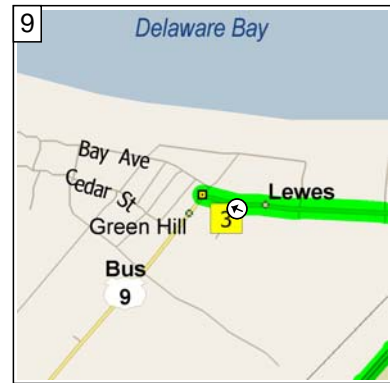

Beach House Double Dairy Queen Century

50.4 miles; 1 hour, 7 minutes

9:00 AM 0.0 mi
 Depart 726 Sunrise Ct, Betha...
 Beach, DE 19930 [726 Sunrise
 Ct, Bethany Beach, DE 19930]
 on Sunrise Ct (East) for 43 yds

9:00 AM 0.1 mi
 Turn RIGHT (South) onto SR-...
 [Coastal Hwy] for 5.0 mi

9:07 AM 5.0 mi
 Turn LEFT (East) onto
 Dagsboro St, then immediately
 turn LEFT (North) onto SR-1
 [Coastal Hwy] for 142 yds

9:08 AM 5.1 mi
 At 4 E Essex St, Fenwick
 Island, DE 19944, stay on SR...
 [Coastal Hwy] (North) for 21.7
 mi

9:36 AM 26.7 mi
 Keep RIGHT onto Local road(s)
 for 98 yds

9:36 AM 26.8 mi
 Keep STRAIGHT onto Road
 268 [Kings Hwy] for 0.2 mi

9:37 AM 27.0 mi
 Bear RIGHT (North) onto US-9
 [Kings Hwy] for 2.8 mi

9:40 AM 29.8 mi
 Turn LEFT (West) onto Cape
 Henlopen Dr for 0.3 mi

9:41 AM 30.1 mi
 At Cape Henlopen Dr, Lewes,
 DE 19958, return East on Ca...
 Henlopen Dr for 0.3 mi

10
9:41 AM 30.4 mi
Turn RIGHT (South) onto US-9 [Kings Hwy] for 2.8 mi

11
9:45 AM 33.2 mi
Turn RIGHT (West) onto US-9 [Road 268A] for 0.2 mi