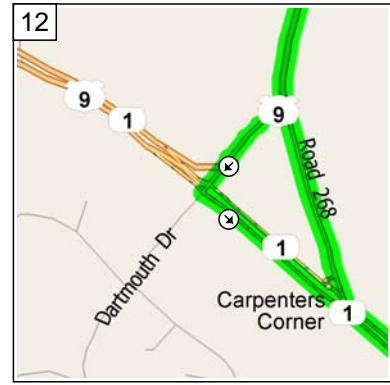

Beach House Double Dairy Queen Century

50.4 miles; 1 hour, 7 minutes

9:00 AM 0.0 mi
 Depart 726 Sunrise Ct, Betha...
 Beach, DE 19930 [726 Sunrise
 Ct, Bethany Beach, DE 19930]
 on Sunrise Ct (East) for 43 yds

9:00 AM 0.1 mi
 Turn RIGHT (South) onto SR-...
 [Coastal Hwy] for 5.0 mi

9:07 AM 5.0 mi
 Turn LEFT (East) onto
 Dagsboro St, then immediately
 turn LEFT (North) onto SR-1
 [Coastal Hwy] for 142 yds

9:08 AM 5.1 mi
 At 4 E Essex St, Fenwick
 Island, DE 19944, stay on SR...
 [Coastal Hwy] (North) for 21.7
 mi

9:36 AM 26.7 mi
 Keep RIGHT onto Local road(s)
 for 98 yds

9:36 AM 26.8 mi
 Keep STRAIGHT onto Road
 268 [Kings Hwy] for 0.2 mi

9:37 AM 27.0 mi
 Bear RIGHT (North) onto US-9
 [Kings Hwy] for 2.8 mi

9:40 AM 29.8 mi
 Turn LEFT (West) onto Cape
 Henlopen Dr for 0.3 mi

9:41 AM 30.1 mi
 At Cape Henlopen Dr, Lewes,
 DE 19958, return East on Ca...
 Henlopen Dr for 0.3 mi

10
9:41 AM 30.4 mi
Turn RIGHT (South) onto US-9 [Kings Hwy] for 2.8 mi

11
9:45 AM 33.2 mi
Turn RIGHT (West) onto US-9 [Road 268A] for 0.2 mi