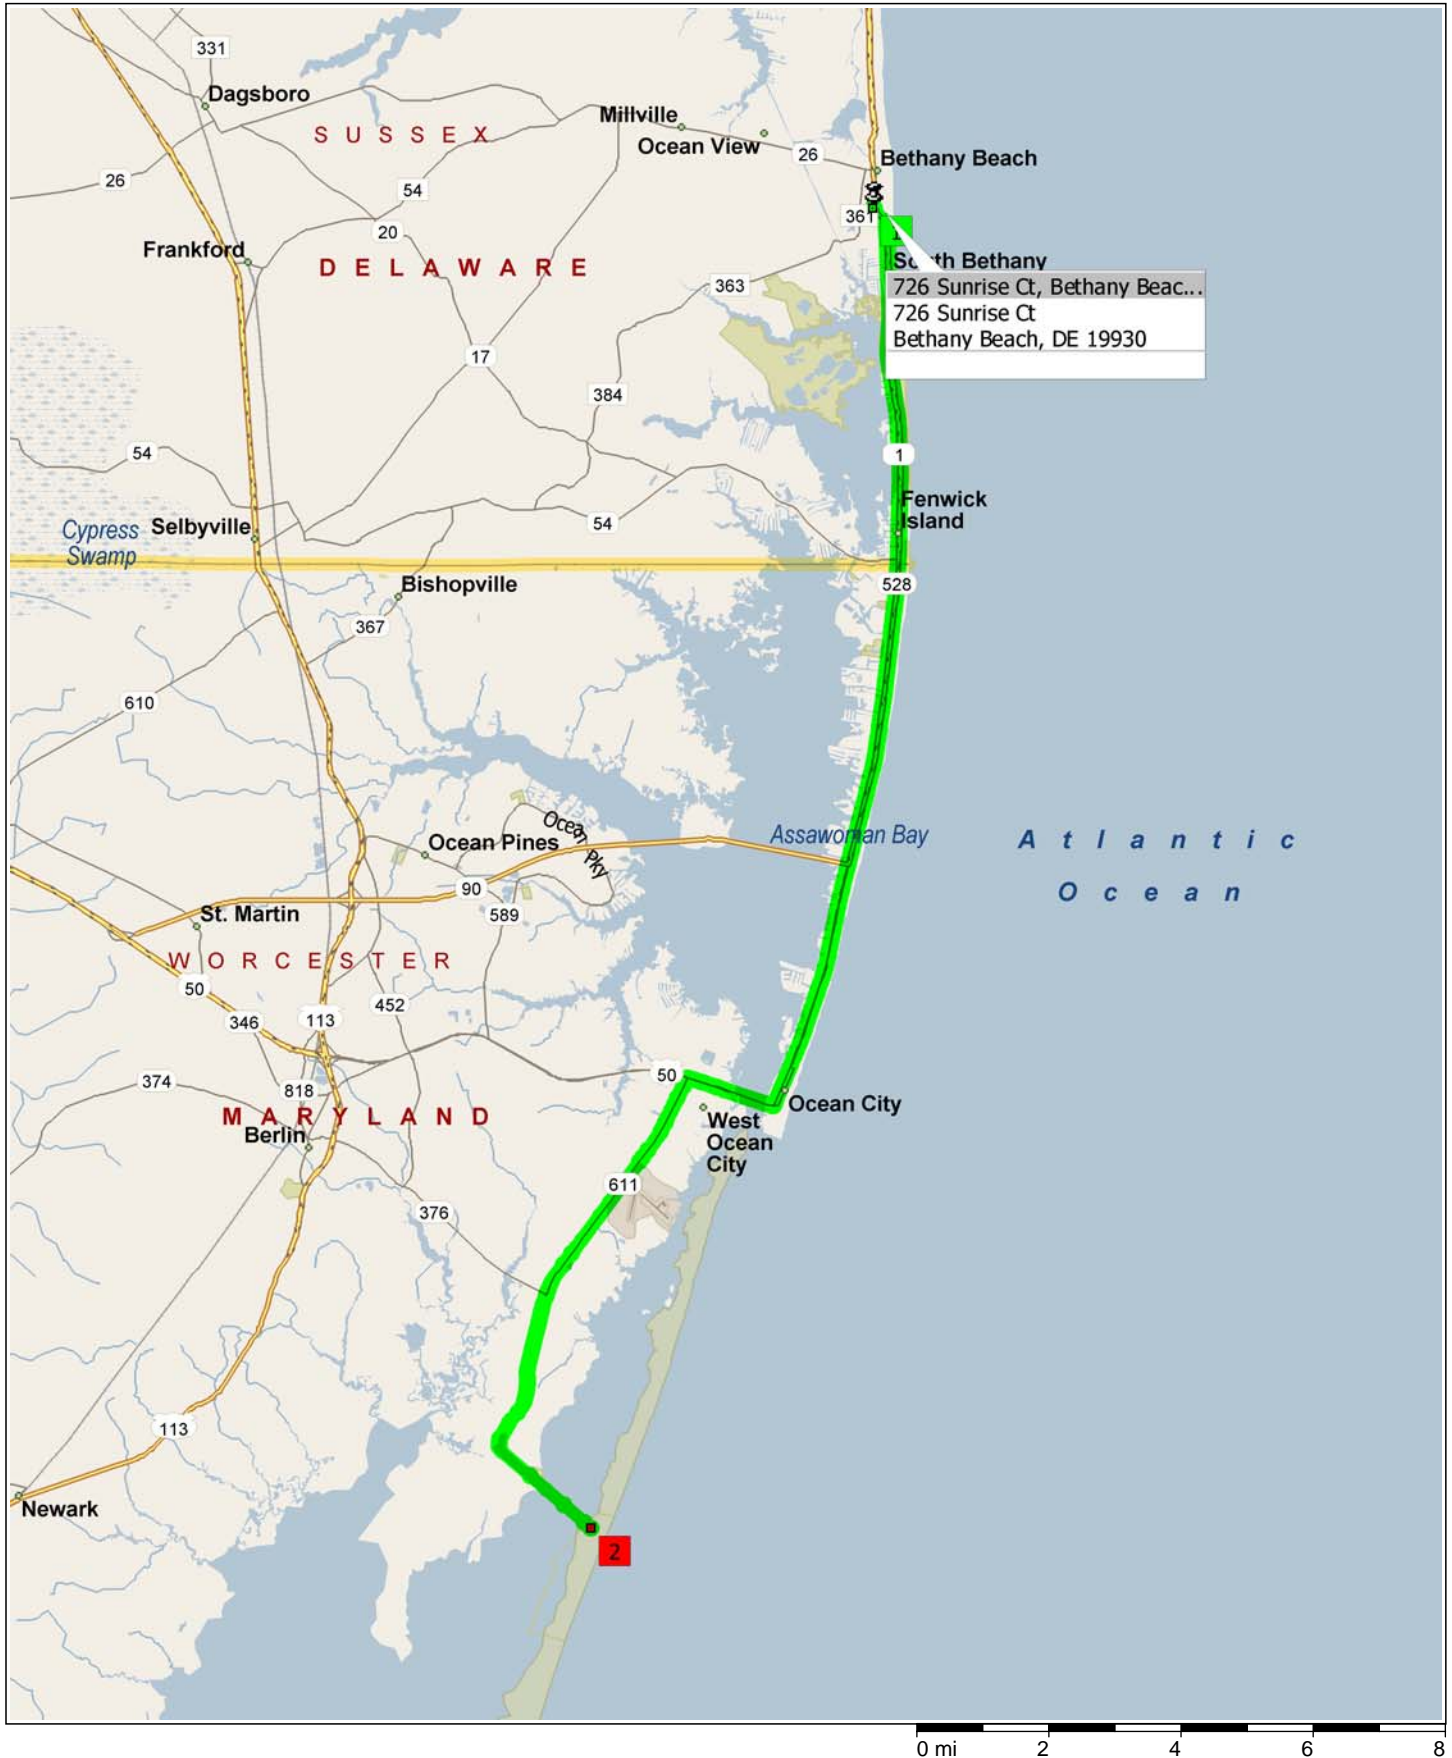

Beach House to Assateague

23.8 miles; 37 minutes

0 mi 2 4 6 8

9:00 AM 0.0 mi
 Depart 726 Sunrise Ct, Bethany Beach, DE 19930 on Sunrise ... (East) for 43 yds

9:00 AM 0.1 mi
 Turn RIGHT (South) onto SR-... [Coastal Hwy] for 5.5 mi

9:08 AM 5.6 mi
 Road name changes to SR-528 [Coastal Hwy] for 6.3 mi

9:08 AM 5.6 mi
 Entering Maryland

9:18 AM 11.9 mi
 Keep STRAIGHT onto SR-528 [N Philadelphia Ave] for 2.2 mi

9:22 AM 14.1 mi
 Keep RIGHT onto Local road(s) for 54 yds

9:23 AM 14.1 mi
 Bear RIGHT (West) onto US-50 [Ocean Gateway] for 1.4 mi

9:25 AM 15.5 mi
 Turn LEFT (South) onto SR-6... [Stephen Decatur Hwy] for 8.3 mi

9:37 AM 23.8 mi
 Arrive Stephen Decatur Hw... Ocean City, MD 21842