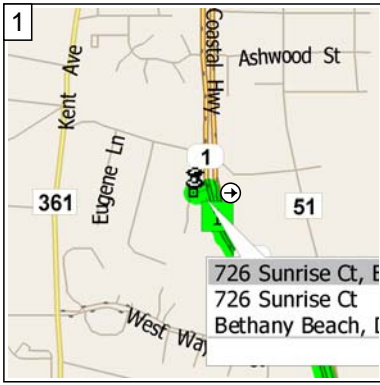

Beach House to Assateague

23.8 miles; 37 minutes

0 mi 2 4 6 8

9:00 AM 0.0 mi
 Depart 726 Sunrise Ct, Bethany Beach, DE 19930 on Sunrise ... (East) for 43 yds

9:00 AM 0.1 mi
 Turn RIGHT (South) onto SR-... [Coastal Hwy] for 5.5 mi

9:08 AM 5.6 mi
 Road name changes to SR-528 [Coastal Hwy] for 6.3 mi

9:08 AM 5.6 mi
 Entering Maryland

9:18 AM 11.9 mi
 Keep STRAIGHT onto SR-528 [N Philadelphia Ave] for 2.2 mi

9:22 AM 14.1 mi
 Keep RIGHT onto Local road(s) for 54 yds

9:23 AM 14.1 mi
 Bear RIGHT (West) onto US-50 [Ocean Gateway] for 1.4 mi

9:25 AM 15.5 mi
 Turn LEFT (South) onto SR-6... [Stephen Decatur Hwy] for 8.3 mi

9:37 AM 23.8 mi
 Arrive Stephen Decatur Hw... Ocean City, MD 21842