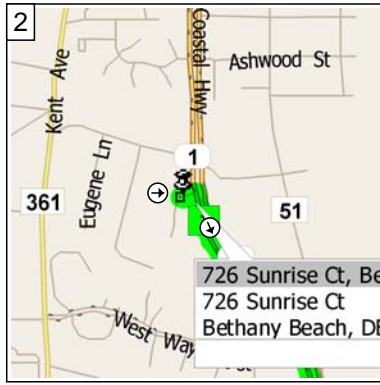

Beach House to Assateague

23.8 miles; 37 minutes

0 mi 2 4 6 8

9:00 AM 0.0 mi
 Depart 726 Sunrise Ct, Bethany Beach, DE 19930 on Sunrise ... (East) for 43 yds

9:00 AM 0.1 mi
 Turn RIGHT (South) onto SR-... [Coastal Hwy] for 5.5 mi

9:08 AM 5.6 mi
 Road name changes to SR-528 [Coastal Hwy] for 6.3 mi

9:08 AM 5.6 mi
 Entering Maryland

9:18 AM 11.9 mi
 Keep STRAIGHT onto SR-528 [N Philadelphia Ave] for 2.2 mi

9:22 AM 14.1 mi
 Keep RIGHT onto Local road(s) for 54 yds

9:23 AM 14.1 mi
 Bear RIGHT (West) onto US-50 [Ocean Gateway] for 1.4 mi

9:25 AM 15.5 mi
 Turn LEFT (South) onto SR-6... [Stephen Decatur Hwy] for 8.3 mi

9:37 AM 23.8 mi
 Arrive Stephen Decatur Hw... Ocean City, MD 21842