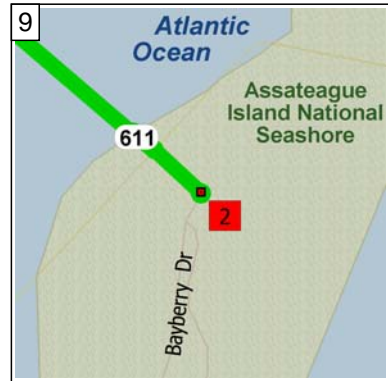

Beach House to Assateague

23.8 miles; 37 minutes

0 mi 2 4 6 8

9:00 AM 0.0 mi
 Depart 726 Sunrise Ct, Bethany Beach, DE 19930 on Sunrise ... (East) for 43 yds

9:00 AM 0.1 mi
 Turn RIGHT (South) onto SR-... [Coastal Hwy] for 5.5 mi

9:08 AM 5.6 mi
 Road name changes to SR-528 [Coastal Hwy] for 6.3 mi

9:08 AM 5.6 mi
 Entering Maryland

9:18 AM 11.9 mi
 Keep STRAIGHT onto SR-528 [N Philadelphia Ave] for 2.2 mi

9:22 AM 14.1 mi
 Keep RIGHT onto Local road(s) for 54 yds

9:23 AM 14.1 mi
 Bear RIGHT (West) onto US-50 [Ocean Gateway] for 1.4 mi

9:25 AM 15.5 mi
 Turn LEFT (South) onto SR-6... [Stephen Decatur Hwy] for 8.3 mi

9:37 AM 23.8 mi
 Arrive Stephen Decatur Hw... Ocean City, MD 21842