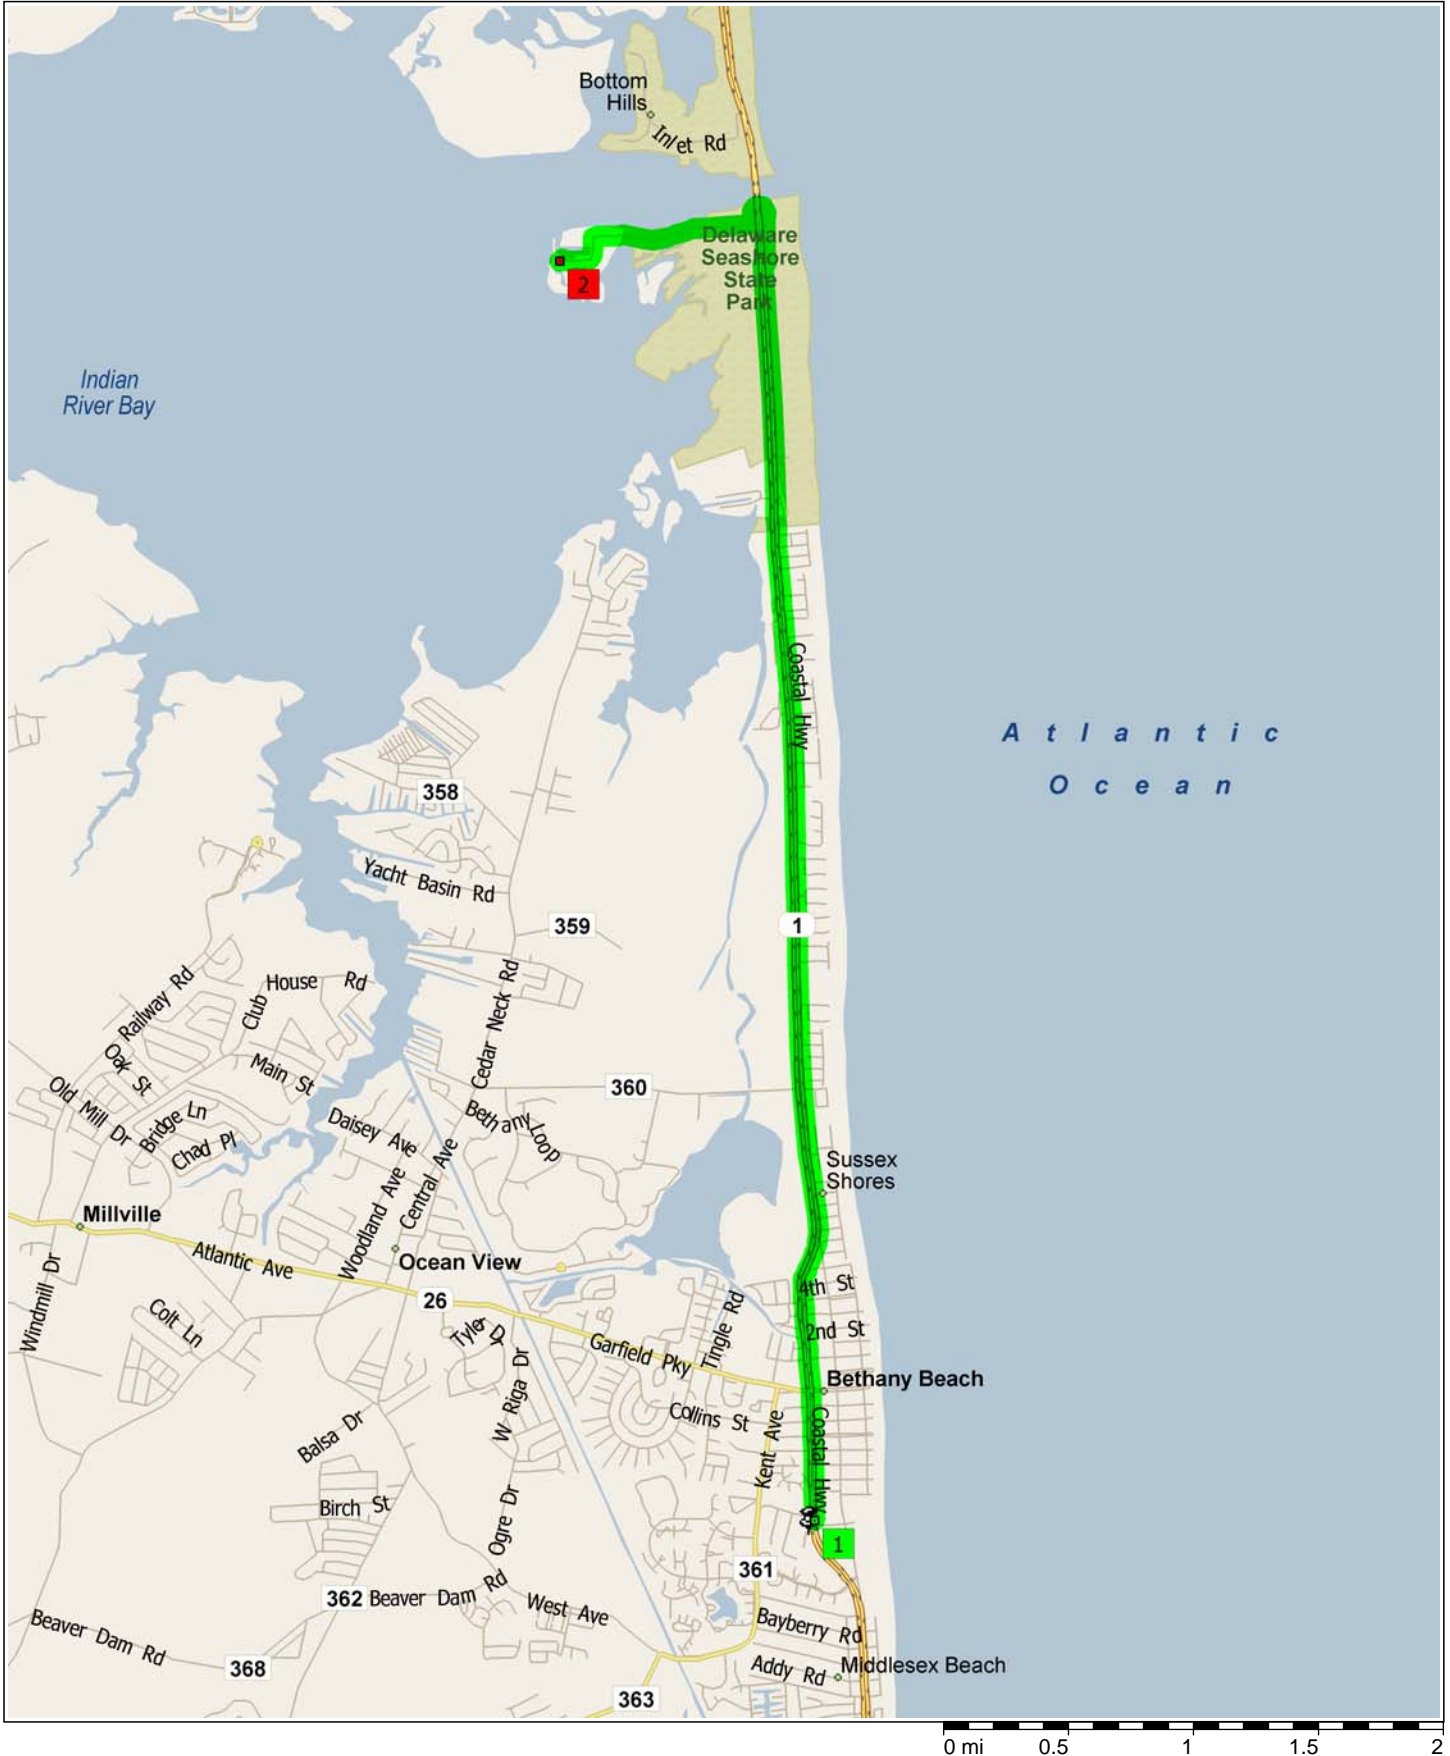

Beach House to Bottom Hills 12 miles (MS)

6.3 miles; 10 minutes

9:00 AM 0.0 mi
 Depart Jefferson Bridge Rd,
 Bethany Beach, DE 19930 on
 SR-1 [Coastal Hwy] (North) for
 5.1 mi

9:06 AM 5.1 mi
 Turn RIGHT (East) onto Loc...
 road(s) for 0.4 mi

9:07 AM 5.4 mi
 Turn RIGHT (West) onto Local
 road(s) for 0.9 mi

9:10 AM 6.3 mi
 Arrive near Bottom Hills