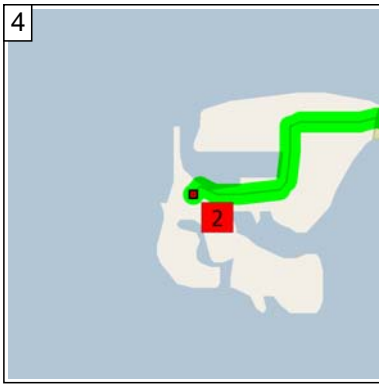

Beach House to Bottom Hills 12 miles (MS)

6.3 miles; 10 minutes

9:00 AM 0.0 mi
 Depart Jefferson Bridge Rd,
 Bethany Beach, DE 19930 on
 SR-1 [Coastal Hwy] (North) for
 5.1 mi

9:06 AM 5.1 mi
 Turn RIGHT (East) onto Loc...
 road(s) for 0.4 mi

9:07 AM 5.4 mi
 Turn RIGHT (West) onto Local
 road(s) for 0.9 mi

9:10 AM 6.3 mi
 Arrive near Bottom Hills