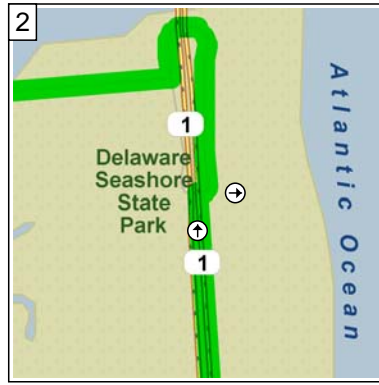

Beach House to Bottom Hills 12 miles (MS)

6.3 miles; 10 minutes

9:00 AM 0.0 mi
 Depart Jefferson Bridge Rd,
 Bethany Beach, DE 19930 on
 SR-1 [Coastal Hwy] (North) for
 5.1 mi

9:06 AM 5.1 mi
 Turn RIGHT (East) onto Loc...
 road(s) for 0.4 mi

9:07 AM 5.4 mi
 Turn RIGHT (West) onto Local
 road(s) for 0.9 mi

9:10 AM 6.3 mi
 Arrive near Bottom Hills