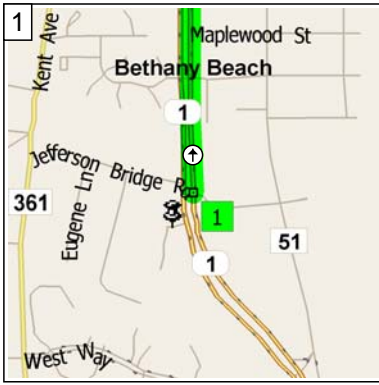

Beach House to Bottom Hills 12 miles (MS)

6.3 miles; 10 minutes

9:00 AM 0.0 mi
 Depart Jefferson Bridge Rd,
 Bethany Beach, DE 19930 on
 SR-1 [Coastal Hwy] (North) for
 5.1 mi

9:06 AM 5.1 mi
 Turn RIGHT (East) onto Loc...
 road(s) for 0.4 mi

9:07 AM 5.4 mi
 Turn RIGHT (West) onto Local
 road(s) for 0.9 mi

9:10 AM 6.3 mi
 Arrive near Bottom Hills