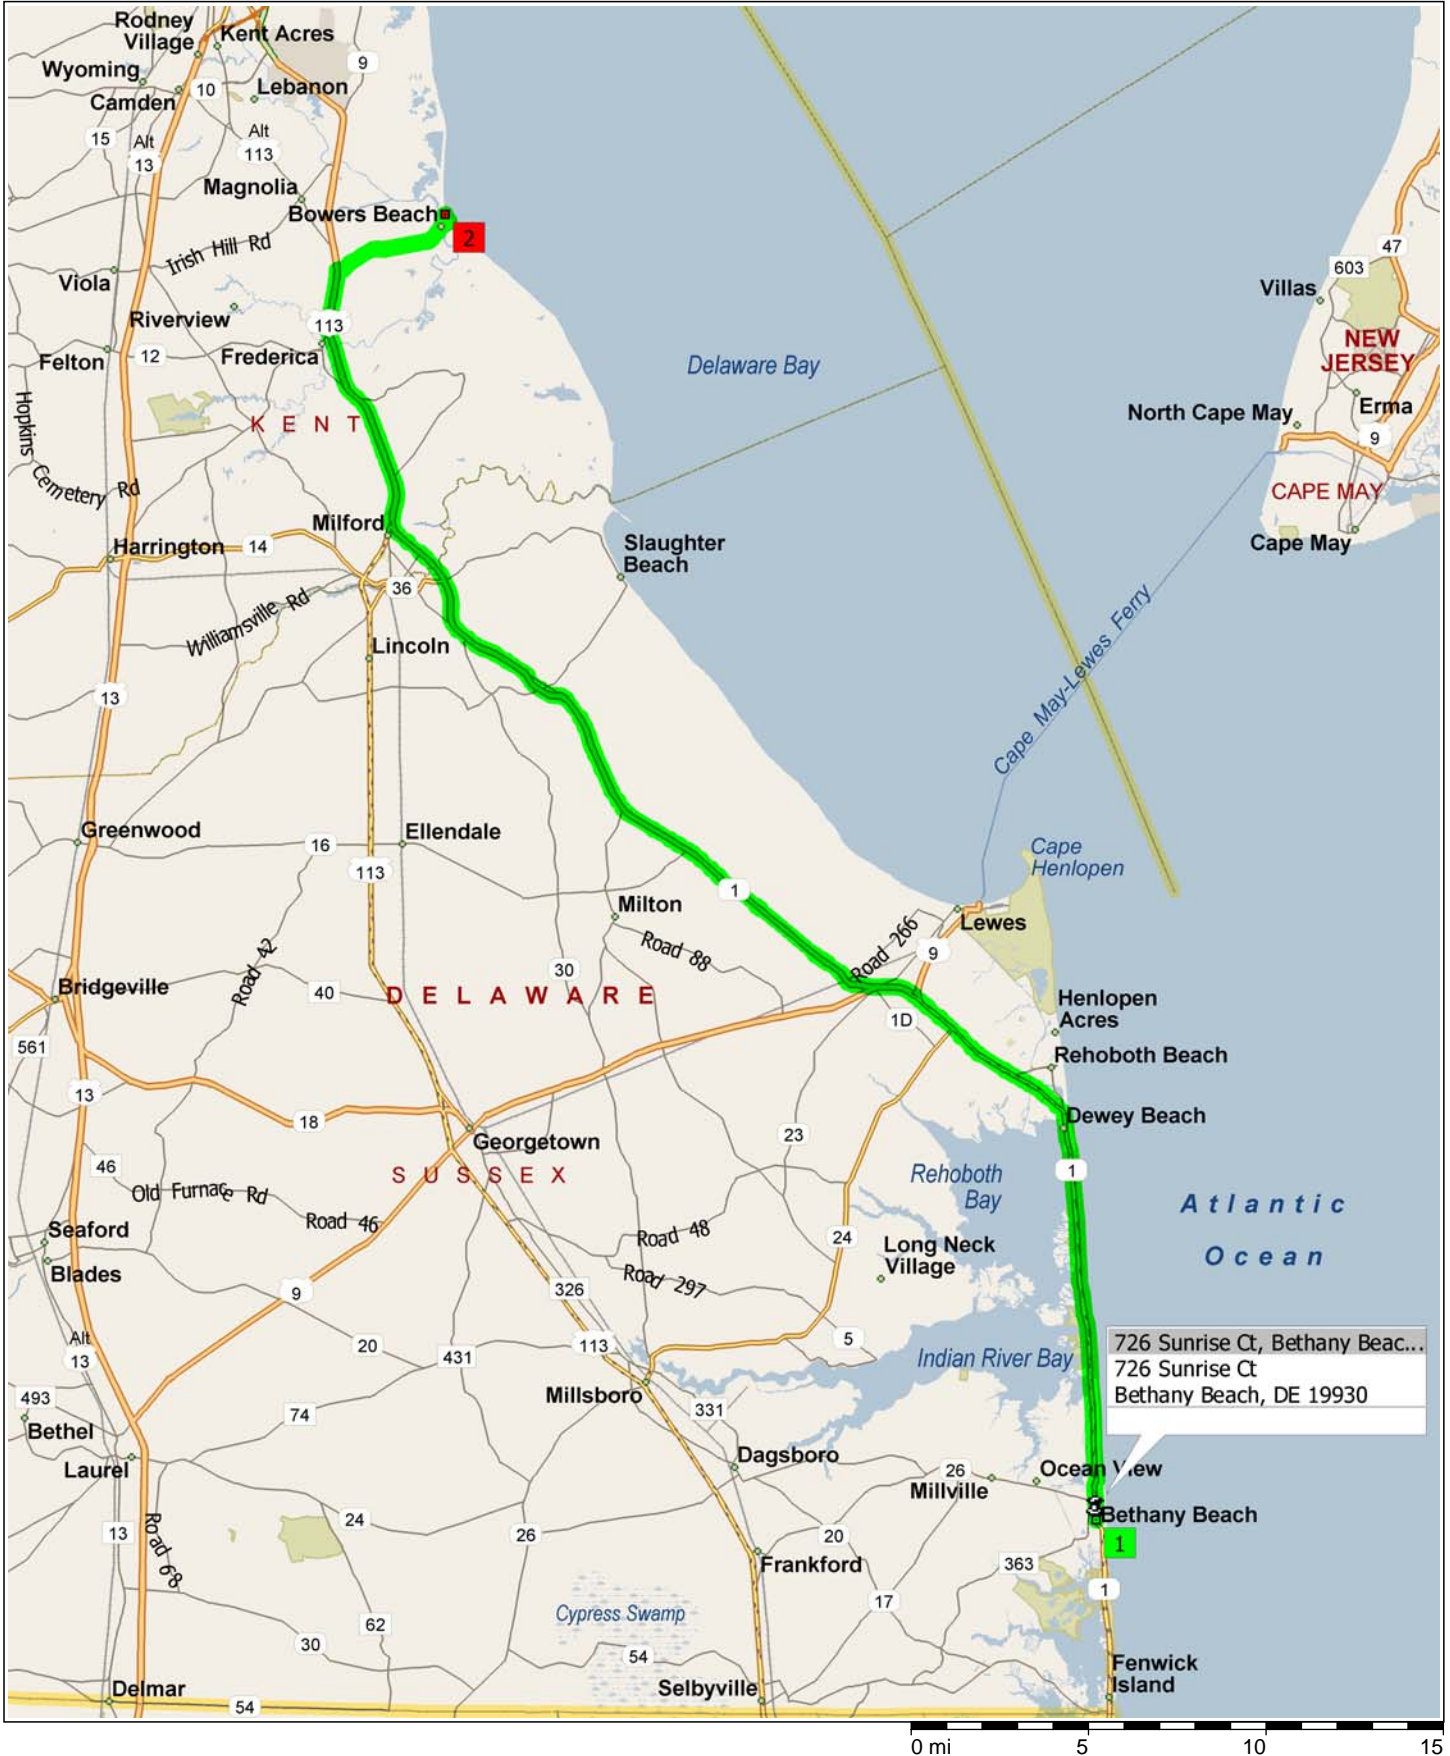

Beach House to Bowers Beach 99 mi (MS)

49.5 miles; 1 hour, 3 minutes

1
9:00 AM 0.0 mi
Depart Jefferson Bridge Rd, Bethany Beach, DE 19930 on SR-1 [Coastal Hwy] (North) for 17.0 mi

2
9:21 AM 17.0 mi
Keep STRAIGHT onto US-9 [SR-1] for 1.2 mi

3
9:22 AM 18.2 mi
Road name changes to SR-1 [Coastal Hwy] for 20.2 mi

4
9:46 AM 38.4 mi
Merge onto US-113 [SR-1] for 7.3 mi

5
9:55 AM 45.7 mi
Bear RIGHT (North-East) onto Local road(s) for 54 yds

6
9:56 AM 45.7 mi
Bear RIGHT (East) onto Bowers Beach Rd for 3.0 mi

7
10:00 AM 48.7 mi
Road name changes to Main St for 0.6 mi

8
10:02 AM 49.3 mi
Turn LEFT (North) onto N Bayshore Dr for 0.2 mi

9
10:03 AM 49.5 mi
Arrive 386 N Bayshore D... Frederica, DE 19946