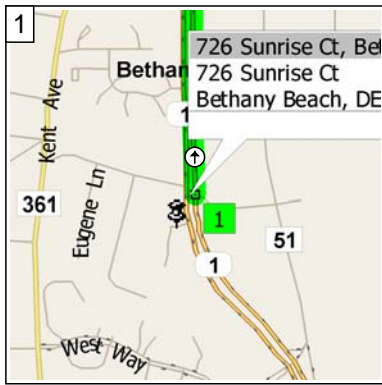

Beach House to Bowers Beach 99 mi (MS)

49.5 miles; 1 hour, 3 minutes

1
9:00 AM 0.0 mi
Depart Jefferson Bridge Rd, Bethany Beach, DE 19930 on SR-1 [Coastal Hwy] (North) for 17.0 mi

2
9:21 AM 17.0 mi
Keep STRAIGHT onto US-9 [SR-1] for 1.2 mi

3
9:22 AM 18.2 mi
Road name changes to SR-1 [Coastal Hwy] for 20.2 mi

4
9:46 AM 38.4 mi
Merge onto US-113 [SR-1] for 7.3 mi

5
9:55 AM 45.7 mi
Bear RIGHT (North-East) onto Local road(s) for 54 yds

6
9:56 AM 45.7 mi
Bear RIGHT (East) onto Bowers Beach Rd for 3.0 mi

7
10:00 AM 48.7 mi
Road name changes to Main St for 0.6 mi

8
10:02 AM 49.3 mi
Turn LEFT (North) onto N Bayshore Dr for 0.2 mi

9
10:03 AM 49.5 mi
Arrive 386 N Bayshore D... Frederica, DE 19946