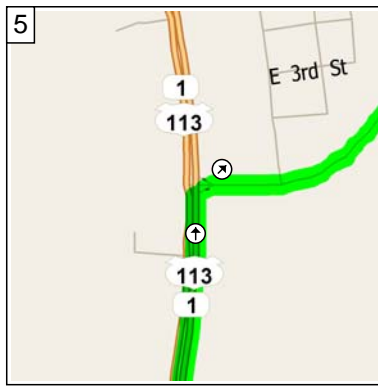

Beach House to Bowers Beach 99 mi (MS)

49.5 miles; 1 hour, 3 minutes

1
9:00 AM 0.0 mi
Depart Jefferson Bridge Rd, Bethany Beach, DE 19930 on SR-1 [Coastal Hwy] (North) for 17.0 mi

2
9:21 AM 17.0 mi
Keep STRAIGHT onto US-9 [SR-1] for 1.2 mi

3
9:22 AM 18.2 mi
Road name changes to SR-1 [Coastal Hwy] for 20.2 mi

4
9:46 AM 38.4 mi
Merge onto US-113 [SR-1] for 7.3 mi

5
9:55 AM 45.7 mi
Bear RIGHT (North-East) onto Local road(s) for 54 yds

6
9:56 AM 45.7 mi
Bear RIGHT (East) onto Bowers Beach Rd for 3.0 mi

7
10:00 AM 48.7 mi
Road name changes to Main St for 0.6 mi

8
10:02 AM 49.3 mi
Turn LEFT (North) onto N Bayshore Dr for 0.2 mi

9
10:03 AM 49.5 mi
Arrive 386 N Bayshore D... Frederica, DE 19946