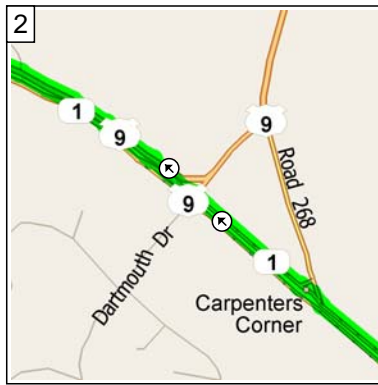

Beach House to Bowers Beach 99 mi (MS)

49.5 miles; 1 hour, 3 minutes

1
9:00 AM 0.0 mi
Depart Jefferson Bridge Rd, Bethany Beach, DE 19930 on SR-1 [Coastal Hwy] (North) for 17.0 mi

2
9:21 AM 17.0 mi
Keep STRAIGHT onto US-9 [SR-1] for 1.2 mi

3
9:22 AM 18.2 mi
Road name changes to SR-1 [Coastal Hwy] for 20.2 mi

4
9:46 AM 38.4 mi
Merge onto US-113 [SR-1] for 7.3 mi

5
9:55 AM 45.7 mi
Bear RIGHT (North-East) onto Local road(s) for 54 yds

6
9:56 AM 45.7 mi
Bear RIGHT (East) onto Bowers Beach Rd for 3.0 mi

7
10:00 AM 48.7 mi
Road name changes to Main St for 0.6 mi

8
10:02 AM 49.3 mi
Turn LEFT (North) onto N Bayshore Dr for 0.2 mi

9
10:03 AM 49.5 mi
Arrive 386 N Bayshore D... Frederica, DE 19946