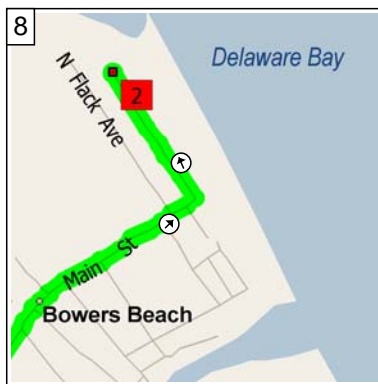

Beach House to Bowers Beach 99 mi (MS)

49.5 miles; 1 hour, 3 minutes

1
9:00 AM 0.0 mi
Depart Jefferson Bridge Rd, Bethany Beach, DE 19930 on SR-1 [Coastal Hwy] (North) for 17.0 mi

2
9:21 AM 17.0 mi
Keep STRAIGHT onto US-9 [SR-1] for 1.2 mi

3
9:22 AM 18.2 mi
Road name changes to SR-1 [Coastal Hwy] for 20.2 mi

4
9:46 AM 38.4 mi
Merge onto US-113 [SR-1] for 7.3 mi

5
9:55 AM 45.7 mi
Bear RIGHT (North-East) onto Local road(s) for 54 yds

6
9:56 AM 45.7 mi
Bear RIGHT (East) onto Bowers Beach Rd for 3.0 mi

7
10:00 AM 48.7 mi
Road name changes to Main St for 0.6 mi

8
10:02 AM 49.3 mi
Turn LEFT (North) onto N Bayshore Dr for 0.2 mi

9
10:03 AM 49.5 mi
Arrive 386 N Bayshore D... Frederica, DE 19946