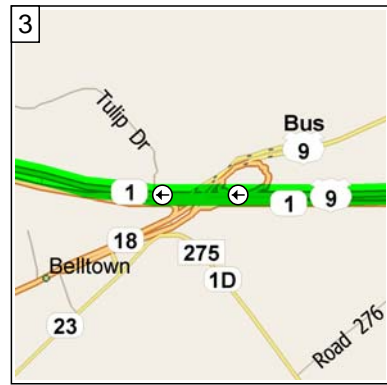

Beach House to Bowers Beach 99 mi (MS)

49.5 miles; 1 hour, 3 minutes

1
9:00 AM 0.0 mi
Depart Jefferson Bridge Rd, Bethany Beach, DE 19930 on SR-1 [Coastal Hwy] (North) for 17.0 mi

2
9:21 AM 17.0 mi
Keep STRAIGHT onto US-9 [SR-1] for 1.2 mi

3
9:22 AM 18.2 mi
Road name changes to SR-1 [Coastal Hwy] for 20.2 mi

4
9:46 AM 38.4 mi
Merge onto US-113 [SR-1] for 7.3 mi

5
9:55 AM 45.7 mi
Bear RIGHT (North-East) onto Local road(s) for 54 yds

6
9:56 AM 45.7 mi
Bear RIGHT (East) onto Bowers Beach Rd for 3.0 mi

7
10:00 AM 48.7 mi
Road name changes to Main St for 0.6 mi

8
10:02 AM 49.3 mi
Turn LEFT (North) onto N Bayshore Dr for 0.2 mi

9
10:03 AM 49.5 mi
Arrive 386 N Bayshore D... Frederica, DE 19946