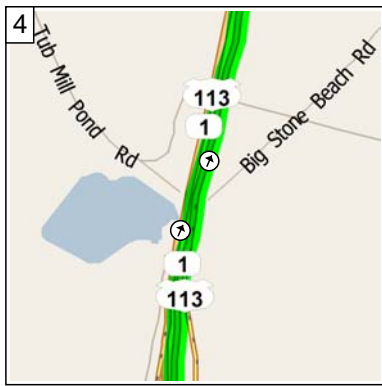

Beach House to Bowers Beach 99 mi (MS)

49.5 miles; 1 hour, 3 minutes

1
9:00 AM 0.0 mi
Depart Jefferson Bridge Rd, Bethany Beach, DE 19930 on SR-1 [Coastal Hwy] (North) for 17.0 mi

2
9:21 AM 17.0 mi
Keep STRAIGHT onto US-9 [SR-1] for 1.2 mi

3
9:22 AM 18.2 mi
Road name changes to SR-1 [Coastal Hwy] for 20.2 mi

4
9:46 AM 38.4 mi
Merge onto US-113 [SR-1] for 7.3 mi

5
9:55 AM 45.7 mi
Bear RIGHT (North-East) onto Local road(s) for 54 yds

6
9:56 AM 45.7 mi
Bear RIGHT (East) onto Bowers Beach Rd for 3.0 mi

7
10:00 AM 48.7 mi
Road name changes to Main St for 0.6 mi

8
10:02 AM 49.3 mi
Turn LEFT (North) onto N Bayshore Dr for 0.2 mi

9
10:03 AM 49.5 mi
Arrive 386 N Bayshore D... Frederica, DE 19946