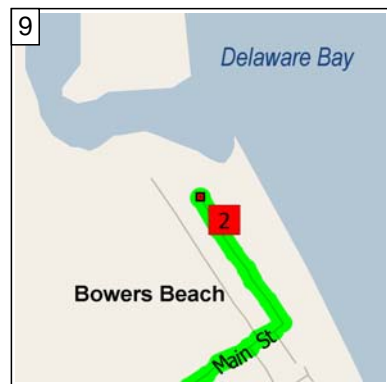

Beach House to Bowers Beach 99 mi (MS)

49.5 miles; 1 hour, 3 minutes

1
9:00 AM 0.0 mi
Depart Jefferson Bridge Rd, Bethany Beach, DE 19930 on SR-1 [Coastal Hwy] (North) for 17.0 mi

2
9:21 AM 17.0 mi
Keep STRAIGHT onto US-9 [SR-1] for 1.2 mi

3
9:22 AM 18.2 mi
Road name changes to SR-1 [Coastal Hwy] for 20.2 mi

4
9:46 AM 38.4 mi
Merge onto US-113 [SR-1] for 7.3 mi

5
9:55 AM 45.7 mi
Bear RIGHT (North-East) onto Local road(s) for 54 yds

6
9:56 AM 45.7 mi
Bear RIGHT (East) onto Bowers Beach Rd for 3.0 mi

7
10:00 AM 48.7 mi
Road name changes to Main St for 0.6 mi

8
10:02 AM 49.3 mi
Turn LEFT (North) onto N Bayshore Dr for 0.2 mi

9
10:03 AM 49.5 mi
Arrive 386 N Bayshore D... Frederica, DE 19946