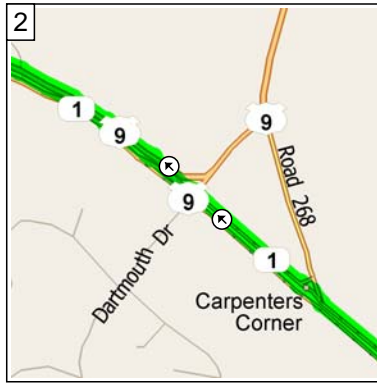

# Beach House to Broadkill Beach

28.9 miles; 38 minutes

0 mi 2 4 6 8

9:00 AM 0.0 mi  
 Depart Jefferson Bridge Rd,  
 Bethany Beach, DE 19930 on  
 SR-1 [Coastal Hwy] (North) for  
 17.0 mi

9:21 AM 17.0 mi  
 Keep STRAIGHT onto US-9  
 [SR-1] for 1.2 mi

9:22 AM 18.2 mi  
 Road name changes to SR-1  
 [Coastal Hwy] for 6.7 mi

9:30 AM 24.9 mi  
 Turn RIGHT (North-East) onto  
 Broadkill Rd for 4.0 mi

9:37 AM 28.9 mi  
 Road name changes to SR-16  
 [Broadkill Rd] for 43 yds

9:38 AM 28.9 mi  
 Arrive Broadkill Beach