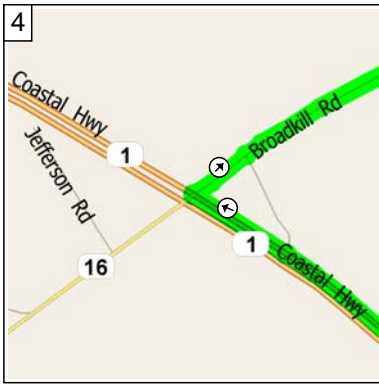

# Beach House to Broadkill Beach

28.9 miles; 38 minutes

0 mi 2 4 6 8

9:00 AM 0.0 mi  
 Depart Jefferson Bridge Rd,  
 Bethany Beach, DE 19930 on  
 SR-1 [Coastal Hwy] (North) for  
 17.0 mi

9:21 AM 17.0 mi  
 Keep STRAIGHT onto US-9  
 [SR-1] for 1.2 mi

9:22 AM 18.2 mi  
 Road name changes to SR-1  
 [Coastal Hwy] for 6.7 mi

9:30 AM 24.9 mi  
 Turn RIGHT (North-East) onto  
 Broadkill Rd for 4.0 mi

9:37 AM 28.9 mi  
 Road name changes to SR-16  
 [Broadkill Rd] for 43 yds

9:38 AM 28.9 mi  
 Arrive Broadkill Beach