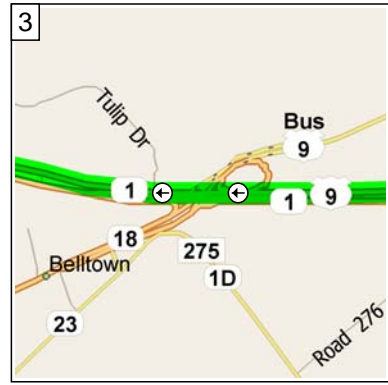

# Beach House to Broadkill Beach

28.9 miles; 38 minutes

0 mi 2 4 6 8

9:00 AM 0.0 mi  
 Depart Jefferson Bridge Rd,  
 Bethany Beach, DE 19930 on  
 SR-1 [Coastal Hwy] (North) for  
 17.0 mi

9:21 AM 17.0 mi  
 Keep STRAIGHT onto US-9  
 [SR-1] for 1.2 mi

9:22 AM 18.2 mi  
 Road name changes to SR-1  
 [Coastal Hwy] for 6.7 mi

9:30 AM 24.9 mi  
 Turn RIGHT (North-East) onto  
 Broadkill Rd for 4.0 mi

9:37 AM 28.9 mi  
 Road name changes to SR-16  
 [Broadkill Rd] for 43 yds

9:38 AM 28.9 mi  
 Arrive Broadkill Beach