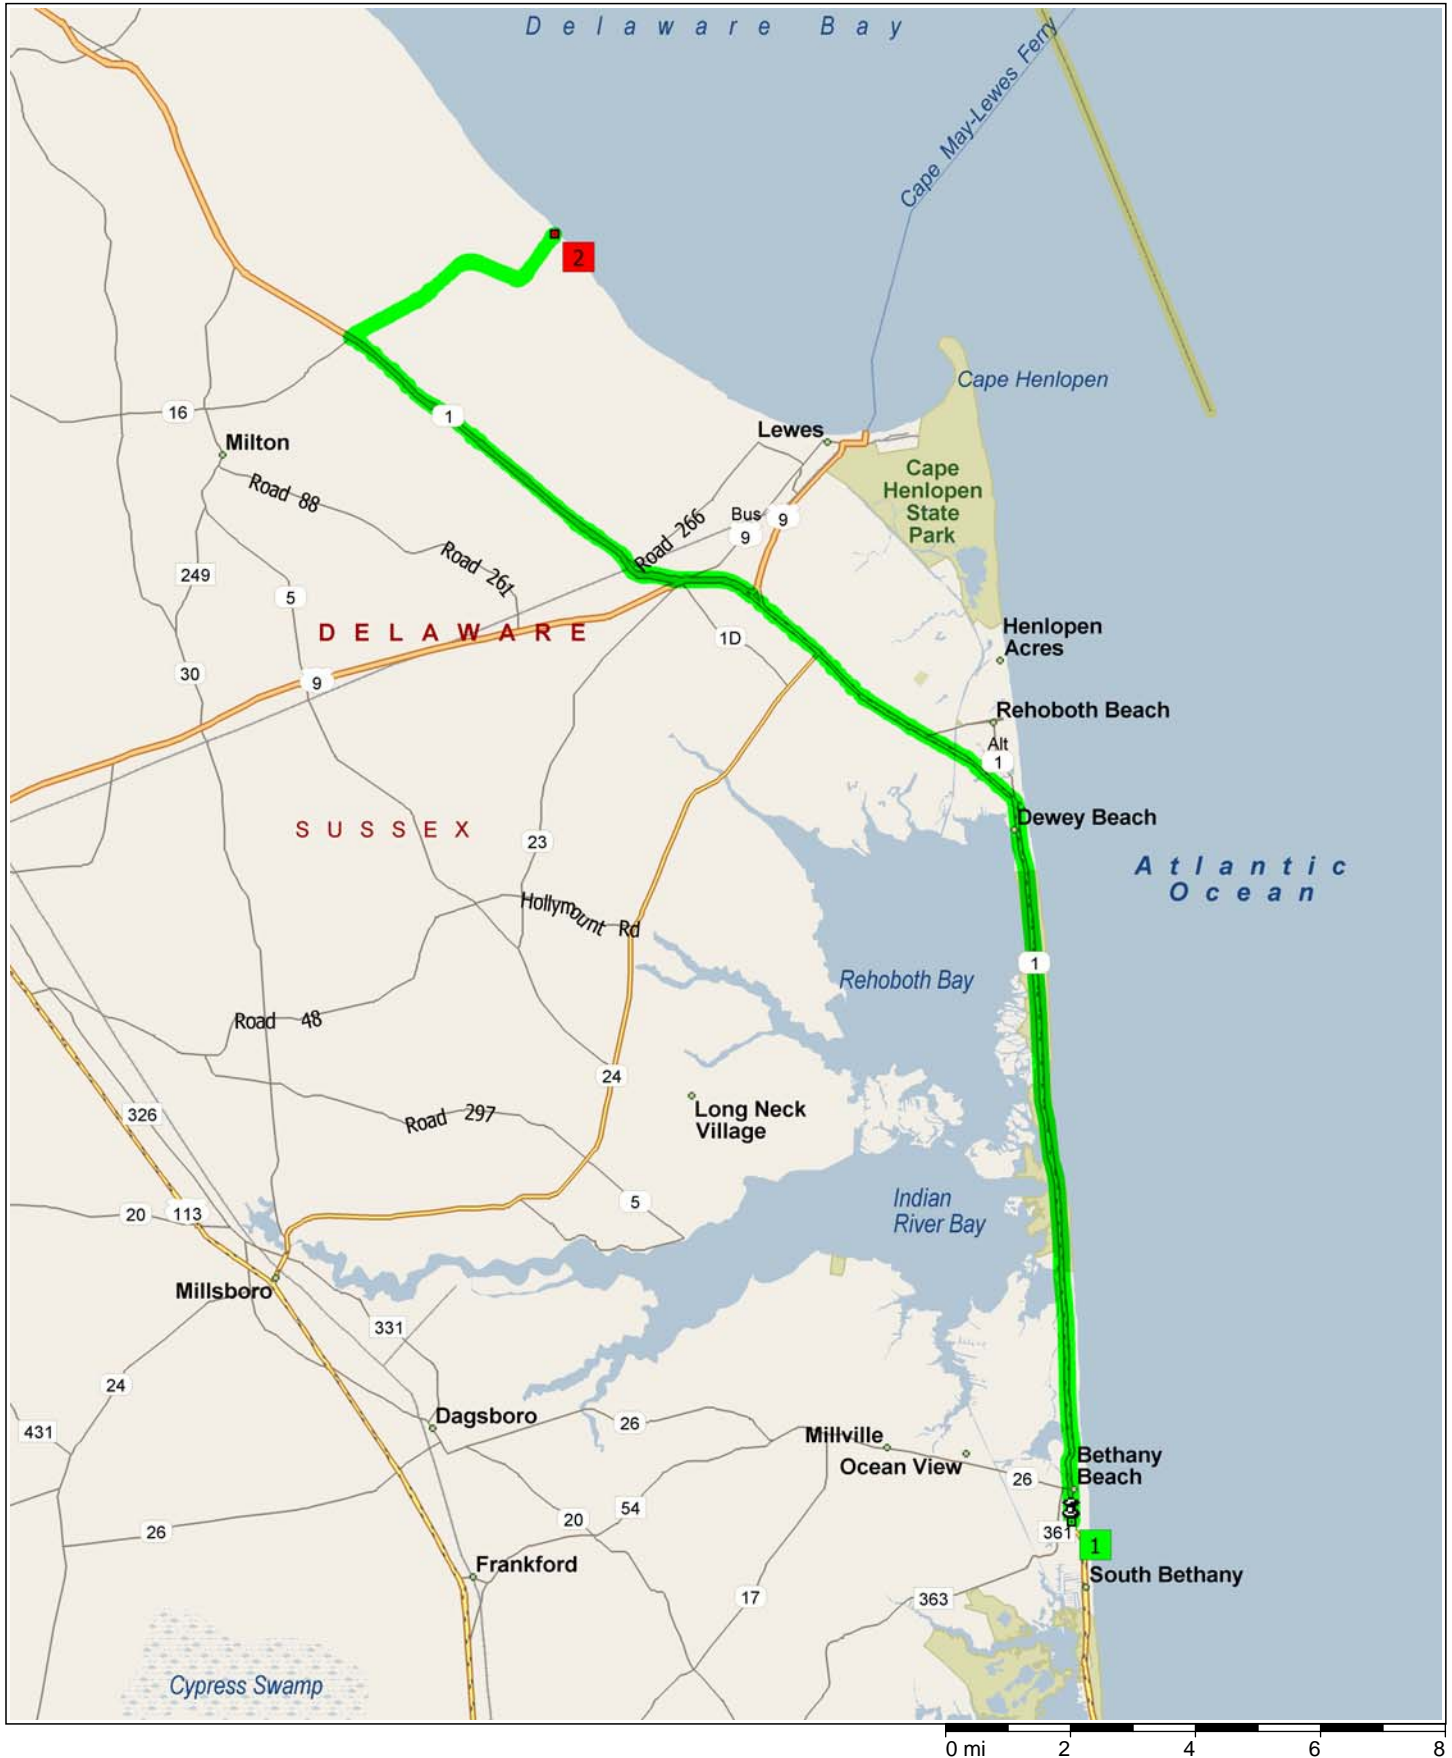

# Beach House to Broadkill Beach

28.9 miles; 38 minutes

0 mi 2 4 6 8

9:00 AM 0.0 mi  
 Depart Jefferson Bridge Rd,  
 Bethany Beach, DE 19930 on  
 SR-1 [Coastal Hwy] (North) for  
 17.0 mi

9:21 AM 17.0 mi  
 Keep STRAIGHT onto US-9  
 [SR-1] for 1.2 mi

9:22 AM 18.2 mi  
 Road name changes to SR-1  
 [Coastal Hwy] for 6.7 mi

9:30 AM 24.9 mi  
 Turn RIGHT (North-East) onto  
 Broadkill Rd for 4.0 mi

9:37 AM 28.9 mi  
 Road name changes to SR-16  
 [Broadkill Rd] for 43 yds

9:38 AM 28.9 mi  
 Arrive Broadkill Beach