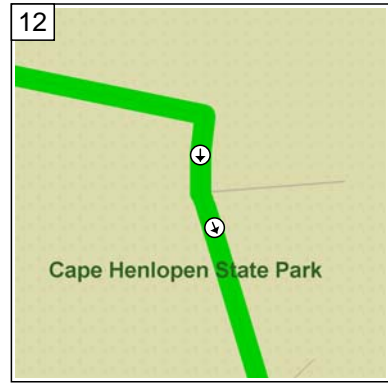

Beach House to Cape Henlopen Park

23.0 miles; 32 minutes

726 Sunrise Ct, Bethany Beach...
726 Sunrise Ct
Bethany Beach, DE 19930

9:00 AM 0.0 mi
 Depart Jefferson Bridge Rd, Bethany Beach, DE 19930 on SR-1 [Coastal Hwy] (North) for 16.8 mi

9:24 AM 19.8 mi
 Bear RIGHT (East) onto CR-19 [Cape Henlopen Dr] for 1.2 mi

9:26 AM 21.1 mi
 Bear RIGHT (East) onto Local road(s) for 142 yds

9:27 AM 21.2 mi
 Bear RIGHT (South-East) onto Local road(s) for 0.3 mi

9:28 AM 21.5 mi
 Bear RIGHT (South) onto Local road(s) for 174 yds

10
9:28 AM 21.6 mi
Bear LEFT (South) onto Loc...
road(s) for 0.2 mi

11
9:29 AM 21.8 mi
Bear LEFT (East) onto Local
road(s) for 0.6 mi

12
9:30 AM 22.4 mi
Bear LEFT (South) onto Loc...
road(s) for 0.6 mi

13
9:32 AM 23.0 mi
Arrive near North Shores