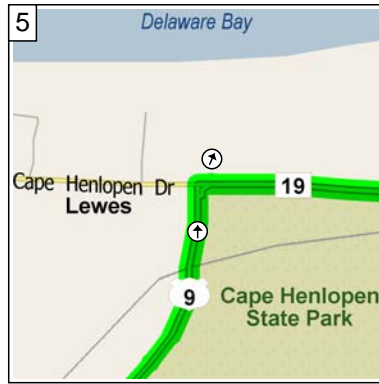

Beach House to Cape Henlopen Park

23.0 miles; 32 minutes

726 Sunrise Ct, Bethany Beach...
726 Sunrise Ct
Bethany Beach, DE 19930

9:00 AM 0.0 mi
 Depart Jefferson Bridge Rd, Bethany Beach, DE 19930 on SR-1 [Coastal Hwy] (North) for 16.8 mi

9:20 AM 16.8 mi
 Keep RIGHT onto Local road(s) for 98 yds

9:21 AM 16.8 mi
 Keep STRAIGHT onto Road 268 [Kings Hwy] for 0.2 mi

9:21 AM 17.1 mi
 Bear RIGHT (North) onto US-9 [Kings Hwy] for 2.7 mi

9:24 AM 19.8 mi
 Keep RIGHT onto Local road(s) for 32 yds

9:24 AM 19.8 mi
 Bear RIGHT (East) onto CR-19 [Cape Henlopen Dr] for 1.2 mi

9:26 AM 21.1 mi
 Bear RIGHT (East) onto Local road(s) for 142 yds

9:27 AM 21.2 mi
 Bear RIGHT (South-East) onto Local road(s) for 0.3 mi

13
9:32 AM 23.0 mi
Arrive near North Shores