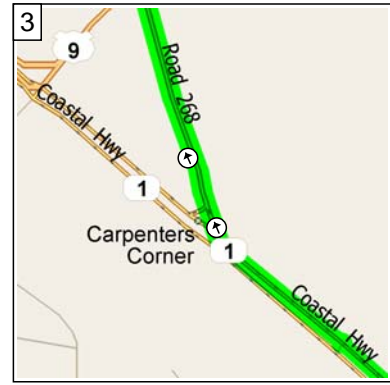

Beach House to Cape Henlopen Park

23.0 miles; 32 minutes

726 Sunrise Ct, Bethany Beach...
726 Sunrise Ct
Bethany Beach, DE 19930

9:00 AM 0.0 mi
 Depart Jefferson Bridge Rd, Bethany Beach, DE 19930 on SR-1 [Coastal Hwy] (North) for 16.8 mi

9:20 AM 16.8 mi
 Keep RIGHT onto Local road(s) for 98 yds

9:21 AM 16.8 mi
 Keep STRAIGHT onto Road 268 [Kings Hwy] for 0.2 mi

9:21 AM 17.1 mi
 Bear RIGHT (North) onto US-9 [Kings Hwy] for 2.7 mi

9:24 AM 19.8 mi
 Keep RIGHT onto Local road(s) for 32 yds

9:24 AM 19.8 mi
 Bear RIGHT (East) onto CR-19 [Cape Henlopen Dr] for 1.2 mi

9:26 AM 21.1 mi
 Bear RIGHT (East) onto Local road(s) for 142 yds

9:27 AM 21.2 mi
 Bear RIGHT (South-East) onto Local road(s) for 0.3 mi

13
9:32 AM 23.0 mi
Arrive near North Shores