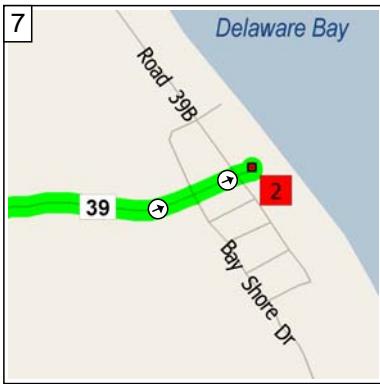

# Beach House to Primehook Beach 65 miles (MS)

32.4 miles; 45 minutes

0 mi 2 4 6 8 10

9:00 AM 0.0 mi  
 Depart Jefferson Bridge Rd,  
 Bethany Beach, DE 19930 on  
 SR-1 [Coastal Hwy] (North) for  
 17.0 mi

9:21 AM 17.0 mi  
 Keep STRAIGHT onto US-9  
 [SR-1] for 1.2 mi

9:22 AM 18.2 mi  
 Road name changes to SR-1  
 [Coastal Hwy] for 9.5 mi

9:34 AM 27.7 mi  
 Turn RIGHT (East) onto Road  
 38 [Prime Hook Rd] for 0.9 mi

9:36 AM 28.6 mi  
 Turn RIGHT (East) onto CR-38  
 [Primehook Neck Rd] for 1.6 mi

9:39 AM 30.2 mi  
 Road name changes to CR-39  
 [Prime Hook Rd] for 2.2 mi

9:43 AM 32.4 mi  
 Road name changes to Road  
 39 for 120 yds

9:44 AM 32.4 mi  
 Road name changes to  
 Wilkerson Rd for 43 yds

9:45 AM 32.4 mi  
 Arrive 9682 Wilkerson R...  
 Lincoln, DE 19960