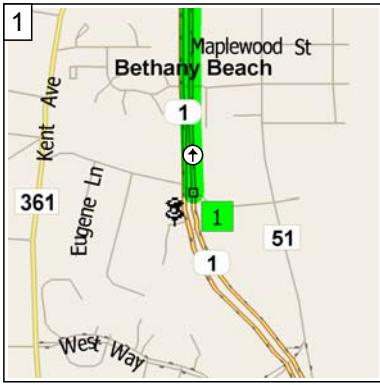

# Beach House to Primehook Beach 65 miles (MS)

32.4 miles; 45 minutes

0 mi 2 4 6 8 10

9:00 AM 0.0 mi  
 Depart Jefferson Bridge Rd,  
 Bethany Beach, DE 19930 on  
 SR-1 [Coastal Hwy] (North) for  
 17.0 mi

9:21 AM 17.0 mi  
 Keep STRAIGHT onto US-9  
 [SR-1] for 1.2 mi

9:22 AM 18.2 mi  
 Road name changes to SR-1  
 [Coastal Hwy] for 9.5 mi

9:34 AM 27.7 mi  
 Turn RIGHT (East) onto Road  
 38 [Prime Hook Rd] for 0.9 mi

9:36 AM 28.6 mi  
 Turn RIGHT (East) onto CR-38  
 [Primehook Neck Rd] for 1.6 mi

9:39 AM 30.2 mi  
 Road name changes to CR-39  
 [Prime Hook Rd] for 2.2 mi

9:43 AM 32.4 mi  
 Road name changes to Road  
 39 for 120 yds

9:44 AM 32.4 mi  
 Road name changes to  
 Wilkerson Rd for 43 yds

9:45 AM 32.4 mi  
 Arrive 9682 Wilkerson R...  
 Lincoln, DE 19960