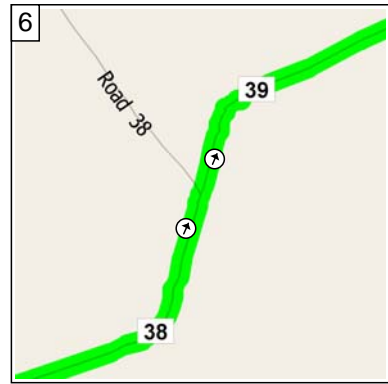

# Beach House to Primehook Beach 65 miles (MS)

32.4 miles; 45 minutes

0 mi 2 4 6 8 10

9:00 AM 0.0 mi  
 Depart Jefferson Bridge Rd,  
 Bethany Beach, DE 19930 on  
 SR-1 [Coastal Hwy] (North) for  
 17.0 mi

9:21 AM 17.0 mi  
 Keep STRAIGHT onto US-9  
 [SR-1] for 1.2 mi

9:22 AM 18.2 mi  
 Road name changes to SR-1  
 [Coastal Hwy] for 9.5 mi

9:34 AM 27.7 mi  
 Turn RIGHT (East) onto Road  
 38 [Prime Hook Rd] for 0.9 mi

9:36 AM 28.6 mi  
 Turn RIGHT (East) onto CR-38  
 [Primehook Neck Rd] for 1.6 mi

9:39 AM 30.2 mi  
 Road name changes to CR-39  
 [Prime Hook Rd] for 2.2 mi

9:43 AM 32.4 mi  
 Road name changes to Road  
 39 for 120 yds