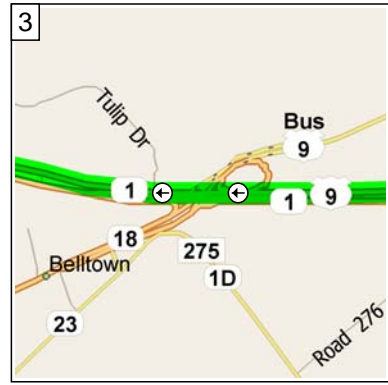

# Beach House to Primehook Beach 65 miles (MS)

32.4 miles; 45 minutes

0 mi 2 4 6 8 10

9:00 AM 0.0 mi  
 Depart Jefferson Bridge Rd,  
 Bethany Beach, DE 19930 on  
 SR-1 [Coastal Hwy] (North) for  
 17.0 mi

9:21 AM 17.0 mi  
 Keep STRAIGHT onto US-9  
 [SR-1] for 1.2 mi

9:22 AM 18.2 mi  
 Road name changes to SR-1  
 [Coastal Hwy] for 9.5 mi

9:34 AM 27.7 mi  
 Turn RIGHT (East) onto Road  
 38 [Prime Hook Rd] for 0.9 mi

9:36 AM 28.6 mi  
 Turn RIGHT (East) onto CR-38  
 [Primehook Neck Rd] for 1.6 mi

9:39 AM 30.2 mi  
 Road name changes to CR-39  
 [Prime Hook Rd] for 2.2 mi

9:43 AM 32.4 mi  
 Road name changes to Road  
 39 for 120 yds

9:44 AM 32.4 mi  
 Road name changes to  
 Wilkerson Rd for 43 yds

9:45 AM 32.4 mi  
 Arrive 9682 Wilkerson R...  
 Lincoln, DE 19960