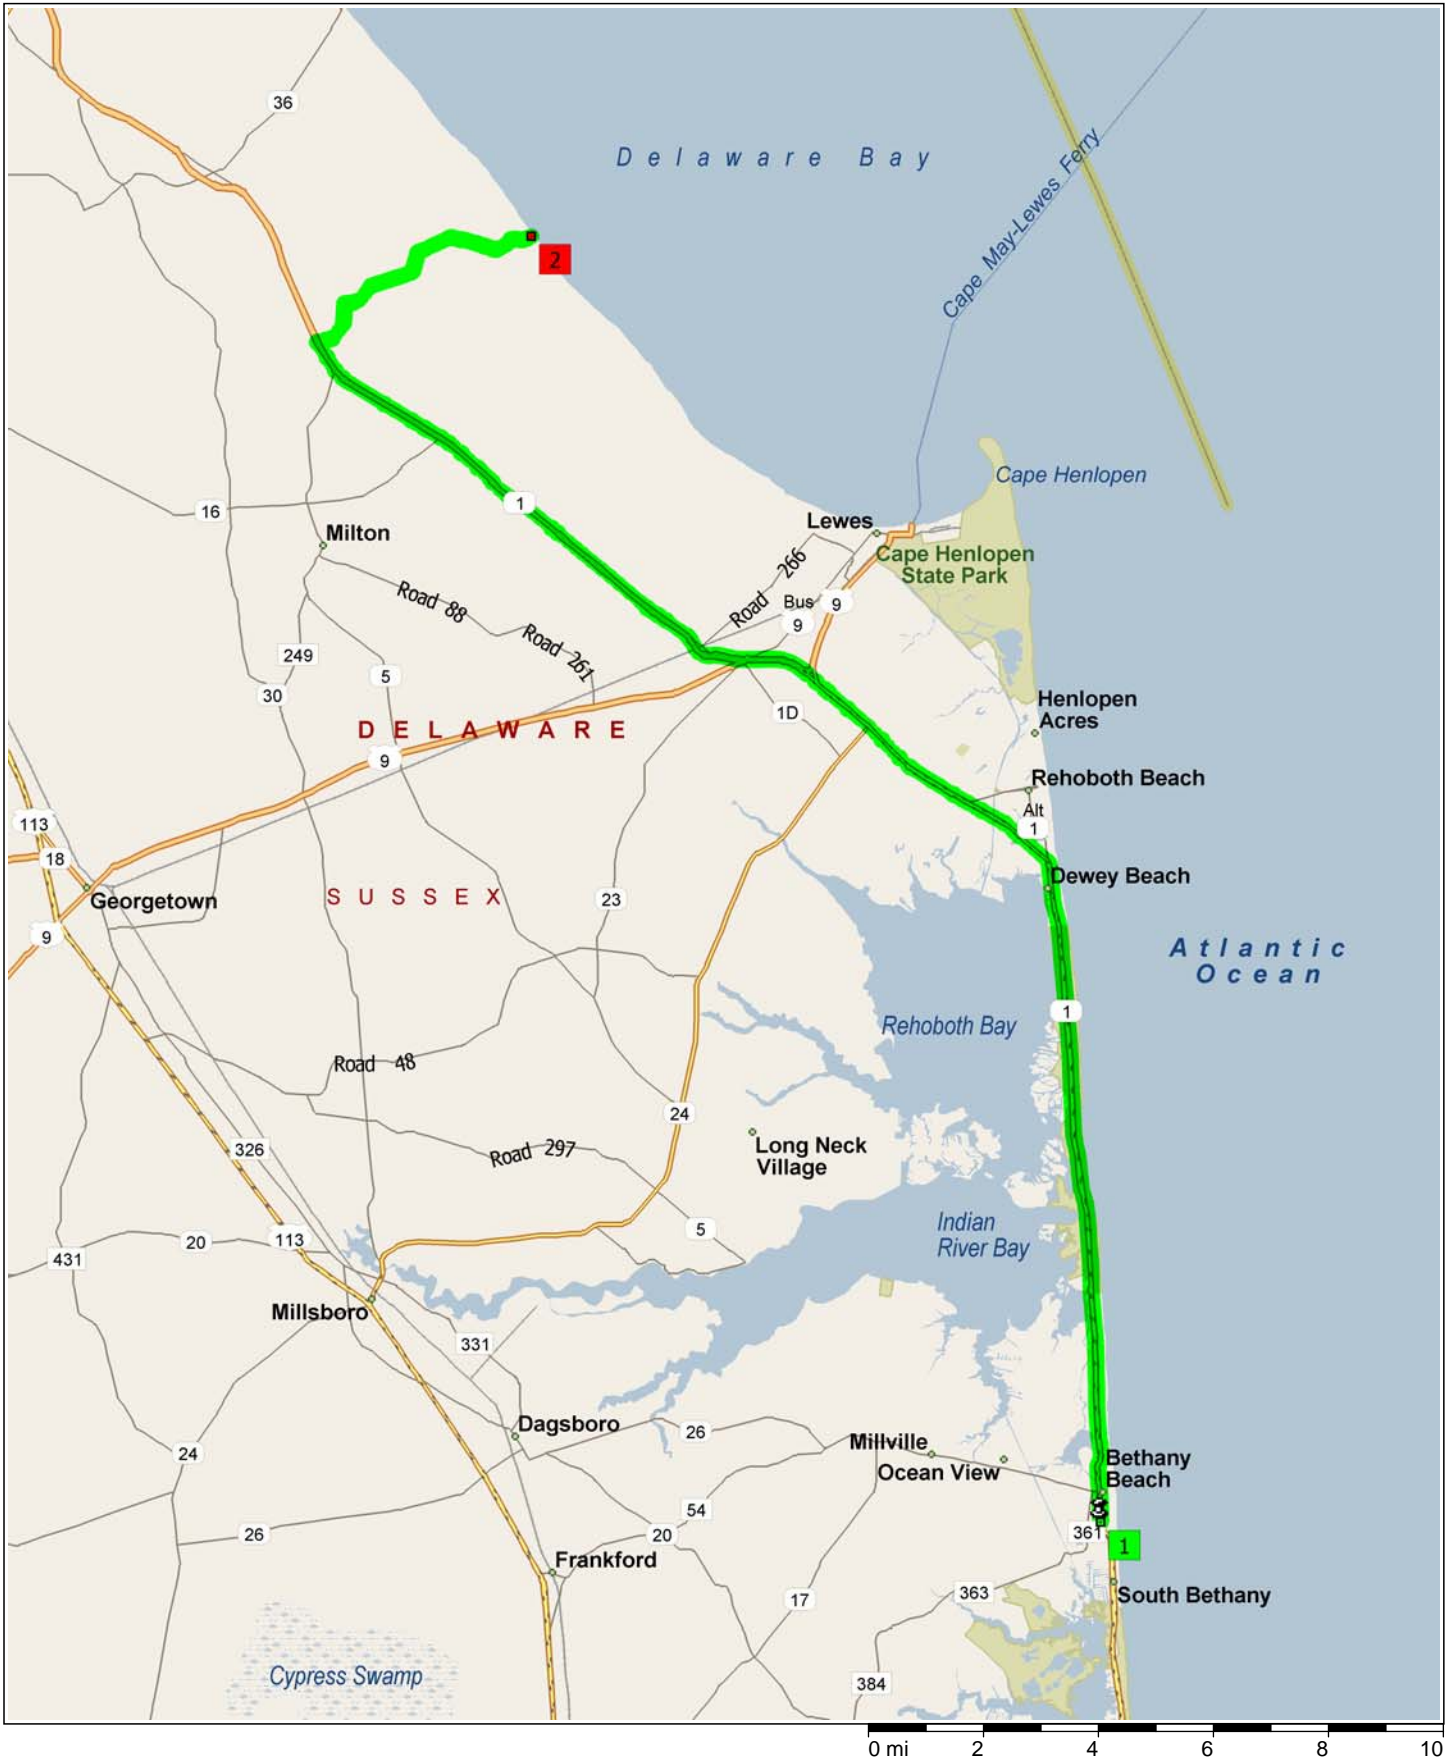

# Beach House to Primehook Beach 65 miles (MS)

32.4 miles; 45 minutes

0 mi 2 4 6 8 10

9:00 AM 0.0 mi  
 Depart Jefferson Bridge Rd,  
 Bethany Beach, DE 19930 on  
 SR-1 [Coastal Hwy] (North) for  
 17.0 mi

9:21 AM 17.0 mi  
 Keep STRAIGHT onto US-9  
 [SR-1] for 1.2 mi

9:22 AM 18.2 mi  
 Road name changes to SR-1  
 [Coastal Hwy] for 9.5 mi

9:34 AM 27.7 mi  
 Turn RIGHT (East) onto Road  
 38 [Prime Hook Rd] for 0.9 mi

9:36 AM 28.6 mi  
 Turn RIGHT (East) onto CR-38  
 [Primehook Neck Rd] for 1.6 mi

9:39 AM 30.2 mi  
 Road name changes to CR-39  
 [Prime Hook Rd] for 2.2 mi

9:43 AM 32.4 mi  
 Road name changes to Road  
 39 for 120 yds

9:44 AM 32.4 mi  
 Road name changes to  
 Wilkerson Rd for 43 yds

9:45 AM 32.4 mi  
 Arrive 9682 Wilkerson R...  
 Lincoln, DE 19960