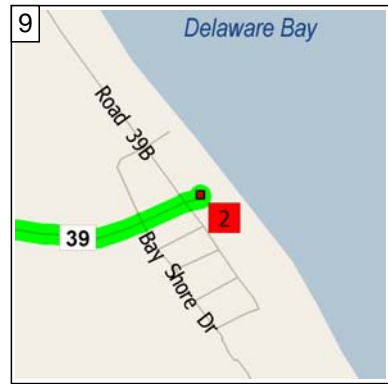

# Beach House to Primehook Beach 65 miles (MS)

32.4 miles; 45 minutes

0 mi 2 4 6 8 10

9:00 AM 0.0 mi  
 Depart Jefferson Bridge Rd,  
 Bethany Beach, DE 19930 on  
 SR-1 [Coastal Hwy] (North) for  
 17.0 mi

9:21 AM 17.0 mi  
 Keep STRAIGHT onto US-9  
 [SR-1] for 1.2 mi

9:22 AM 18.2 mi  
 Road name changes to SR-1  
 [Coastal Hwy] for 9.5 mi

9:34 AM 27.7 mi  
 Turn RIGHT (East) onto Road  
 38 [Prime Hook Rd] for 0.9 mi

9:36 AM 28.6 mi  
 Turn RIGHT (East) onto CR-38  
 [Primehook Neck Rd] for 1.6 mi

9:39 AM 30.2 mi  
 Road name changes to CR-39  
 [Prime Hook Rd] for 2.2 mi

9:43 AM 32.4 mi  
 Road name changes to Road  
 39 for 120 yds

9:44 AM 32.4 mi  
 Road name changes to  
 Wilkerson Rd for 43 yds

9:45 AM 32.4 mi  
 Arrive 9682 Wilkerson R...  
 Lincoln, DE 19960