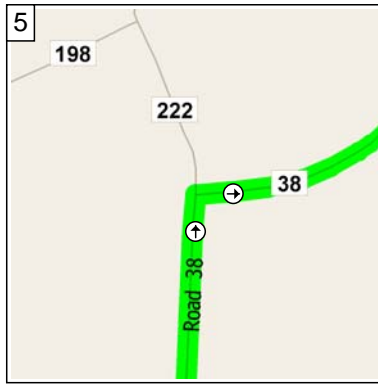

# Beach House to Primehook Beach 65 miles (MS)

32.4 miles; 45 minutes

0 mi 2 4 6 8 10

9:00 AM 0.0 mi  
 Depart Jefferson Bridge Rd,  
 Bethany Beach, DE 19930 on  
 SR-1 [Coastal Hwy] (North) for  
 17.0 mi

9:21 AM 17.0 mi  
 Keep STRAIGHT onto US-9  
 [SR-1] for 1.2 mi

9:22 AM 18.2 mi  
 Road name changes to SR-1  
 [Coastal Hwy] for 9.5 mi

9:34 AM 27.7 mi  
 Turn RIGHT (East) onto Road  
 38 [Prime Hook Rd] for 0.9 mi

9:36 AM 28.6 mi  
 Turn RIGHT (East) onto CR-38  
 [Primehook Neck Rd] for 1.6 mi

9:39 AM 30.2 mi  
 Road name changes to CR-39  
 [Prime Hook Rd] for 2.2 mi

9:43 AM 32.4 mi  
 Road name changes to Road  
 39 for 120 yds

9:44 AM 32.4 mi  
 Road name changes to  
 Wilkerson Rd for 43 yds

9:45 AM 32.4 mi  
 Arrive 9682 Wilkerson R...  
 Lincoln, DE 19960