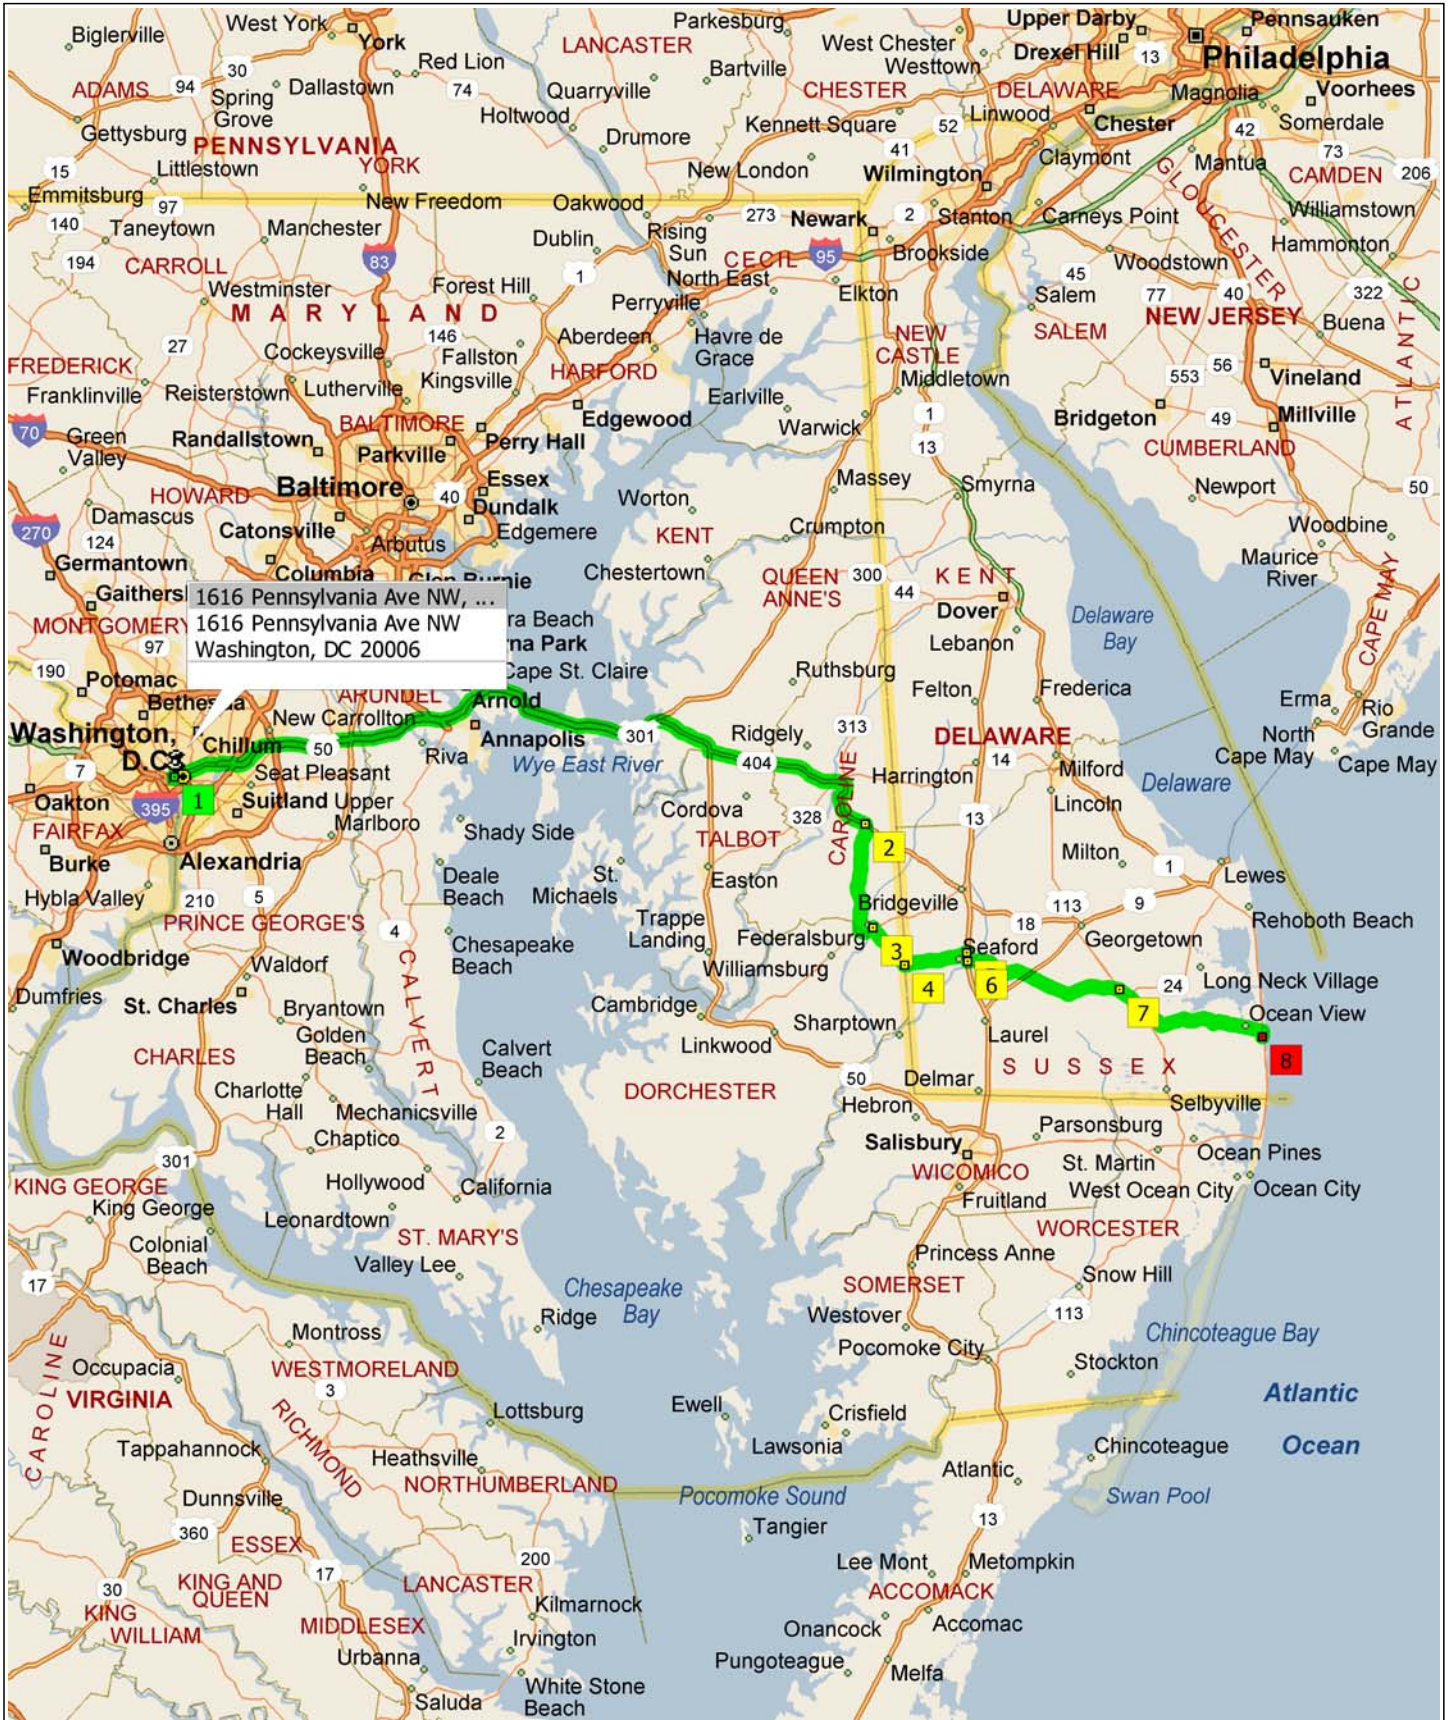

1616 Pennsylvania Ave NW, Washington, DC 20006 to 726 Sunrise Ct, Bethany Bea...

135.9 miles; 3 hours, 1 minute

0 mi 10 20 30 40 50

9:00 AM	0.0 mi	1 Depart 1616 Pennsylvania Ave NW, Washington, DC 20006 on W Executive Ave NW (Sout... for 0.2 mi
9:00 AM	0.2 mi	Turn RIGHT (West) onto State PI NW, then immediately turn RIGHT (North) onto 17th St NW f... 0.3 mi
9:03 AM	0.5 mi	Turn RIGHT (East) onto H St NW for 0.5 mi
9:04 AM	1.0 mi	Turn LEFT (East) onto New York Ave NW for 0.4 mi
9:05 AM	1.4 mi	Bear RIGHT (East) onto K St NW for 0.1 mi
9:05 AM	1.5 mi	*Turn potentially restricted* Turn LEFT (North) onto 7th St NW for 98 yds
9:05 AM	1.5 mi	Turn RIGHT (East) onto New York Ave NW for 0.1 mi
9:05 AM	1.7 mi	Road name changes to US-50 [New York Ave NW] for 0.9 mi
9:08 AM	2.6 mi	Road name changes to US-1 Alt [US-50] for 1.9 mi
9:11 AM	4.4 mi	Road name changes to US-50 [New York Ave NE] for 15.1 mi
9:13 AM	6.2 mi	Entering Maryland
9:26 AM	19.5 mi	Road name changes to US-301 [US-50] for 32.5 mi
9:59 AM	52.0 mi	Keep RIGHT onto Ramp for 0.2 mi towards US-50 / Ocean C...
9:59 AM	52.3 mi	Keep LEFT to stay on Ramp for 54 yds
10:00 AM	52.3 mi	Road name changes to US-50 [Ocean Gateway] for 6.6 mi
10:08 AM	58.9 mi	Turn LEFT (East) onto SR-404 [Queen Anne Hwy] for 13.7 mi
10:24 AM	72.6 mi	Road name changes to SR-313 [SR-404] for 3.6 ...
10:28 AM	76.2 mi	Keep STRAIGHT onto SR-16 [SR-313] for 2.3 mi
10:31 AM	78.5 mi	2 At 8294 SR-313, Denton, MD 21629, turn RIGHT (South) onto SR-313 [Federalsburg Hwy] f... 9.1 mi
10:46 AM	87.6 mi	Keep STRAIGHT onto SR-313 [Federalsburg Byp] for 0.9 mi
10:47 AM	88.5 mi	Keep STRAIGHT onto SR-313 [SR-318] for 2.2 mi
10:50 AM	90.7 mi	Turn RIGHT (South) onto SR-313 [SR-577] for 43 y...
10:50 AM	90.7 mi	3 At 7087 SR-577, Federalsburg, MD 21632, stay on SR-313 [SR-577] (South-East) for 1.2 ...
10:51 AM	91.9 mi	Bear LEFT (South-East) onto SR-577 [Reliance Rd] for 3.7 mi
10:56 AM	95.6 mi	4 At SR-392, Federalsburg, MD 21632, turn LEFT (East) onto SR-392 [SR-577] for 43 y...
10:56 AM	95.6 mi	Entering Delaware
10:56 AM	95.6 mi	Road name changes to SR-20 [W Stein Hwy] for 5.0 mi
11:05 AM	100.6 mi	Keep STRAIGHT onto SR-20 [E Stein Hwy] for 0.5 mi
11:05 AM	101.1 mi	Bear RIGHT (East) onto SR-20 [Norman a Eskridge Hwy] for 0.7 mi
11:07 AM	101.8 mi	Turn RIGHT (South) onto Hollyoak Dr for 0.2 ...
11:08 AM	102.0 mi	Turn LEFT (North) onto US-13 [SR-20], then immediately turn LEFT (West) onto SR-20 [Norman a Eskridge Hwy] for 0.1 mi
11:09 AM	102.1 mi	5 At Sussex Hwy, Seaford, DE 19973, turn LEFT (South) onto US-13 [Sussex Hwy] for 0.9 ...
11:10 AM	103.0 mi	Turn LEFT (North-East) onto SR-20 [Road 20] for 32 yds
11:10 AM	103.0 mi	6 At SR-20, Seaford, DE 19973, stay on SR-20 [Road 20] (North-East) for 2.3 mi
11:14 AM	105.3 mi	Keep STRAIGHT onto SR-20 [Concord Rd] for 4.7 mi
11:21 AM	110.0 mi	Keep STRAIGHT onto SR-20 [Hardscrabble Rd] for 9.1 mi
11:36 AM	119.1 mi	7 At US-113, Millsboro, DE 19966, turn RIGHT (South) onto US-113 [Dupont Blvd] for 3.1 ...
11:40 AM	122.3 mi	Turn LEFT (North-East) onto SR-20 [Dagsboro Rd] for 1.9 mi
11:43 AM	124.1 mi	Bear RIGHT (South) onto SR-20 [Main St] for 0.4 mi